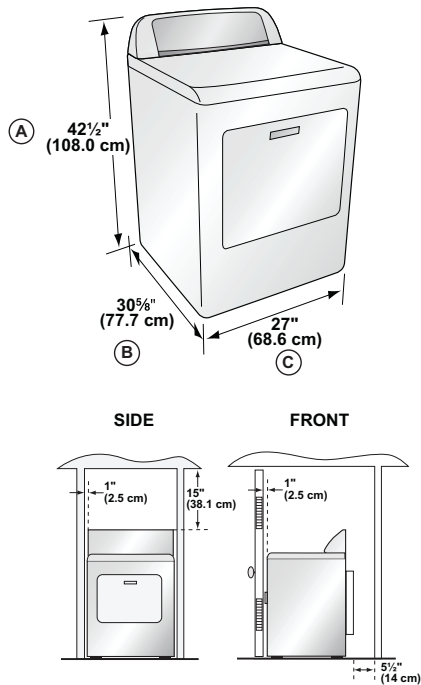

7.0 Cubic Foot Capacity Dryer

HLTD500A(G/E)W

Available

Unit Specifications

Width	27"
Depth	30 5/8"
Height	42 1/2"
Weight	124 lbs. (Electric) 131 lbs. (Gas)
UPC	688507360324 (Electric) 688507360317 (Gas)

More Easy-To-Use Features

- 1 Year Warranty (Parts and Labor)
- 2–5 Year Parts Only

Available Finishes

White

Letter	Overall Dimensions	in.
A	Height	42 1/2"
B	Depth	30 5/8"
C	Width	27"
D	Depth (door open 90°)	41 1/2"

Overall Packaging Details

Packaging	lb./in.
Gross Weight	137.8 lbs. (Elec.) 144.4 lbs. (Gas)
Dimensions	W 30 1/4" D 33" H 46 1/8"

Power Requirements

Electrical Rating (Gas)	120V, 60Hz
Electrical Rating (Electric)	208/240V, 60Hz

Product Technical Illustration