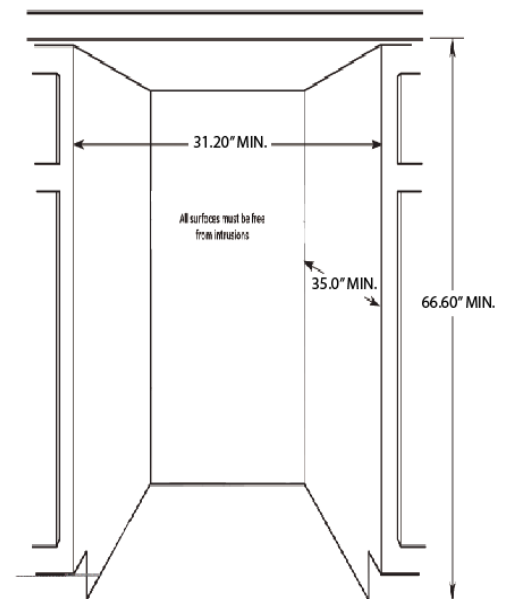

CABINET OPENING DIMENSIONS

General Appliance Information

Please read all installation details and instructions before use.

Contact Us

For questions regarding this product please refer to our website at haieramerica.com or call our customer service center at 877-337-3639.