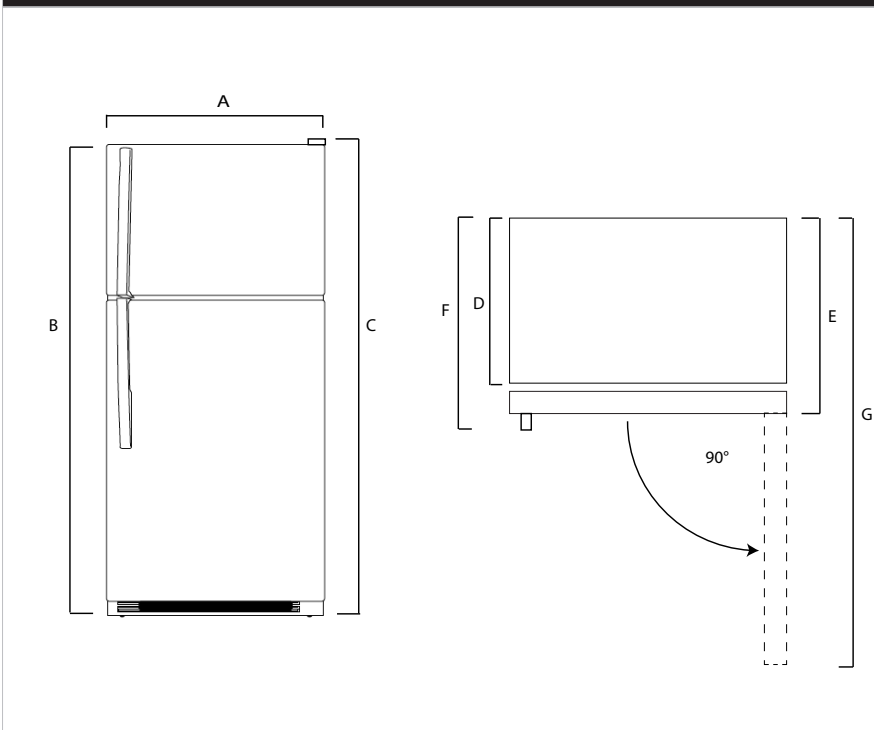

Letter	Cutout Dimension	in.
A	Width	29.20"
B	Height of Case (Without Hinge)	65.0"
C	Height (With Hinge Cover)	65.60"
D	Depth of Case (Without Door)	27.10"
E	Depth (Without Handle)	30.50"
F	Depth (With Handle)	33"
G	Depth (Door at 90°)	57.90"

Required Air Clearances

Top	1"
Back	2"
Sides	1"

Power/Ratings

Electrical Rating	115V, 60Hz
Energy Use	409kWh

Product Technical Illustration

Overall Packaging Details

Packaging	lb./in.
Gross Weight	208 lb.
Dimensions	W 31.75"
	D 32.75"
	H 67.63"