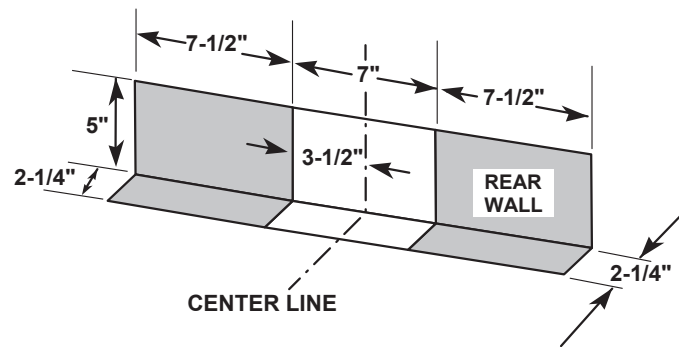

KW RATING	
240V	10.2
208V	7.6
BREAKER SIZE	
240V	40 Amps†
208V	40 Amps†

†**NOTE:** Check local codes for required breaker size.