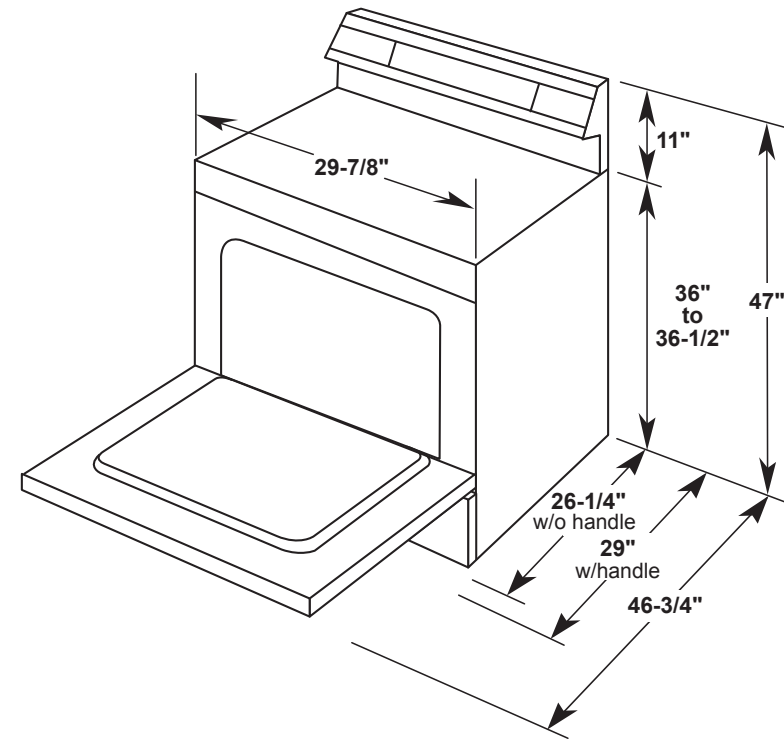

JBS360DM/RR

GE 30" Free-Standing Electric Range

DIMENSIONS AND INSTALLATION INFORMATION (IN INCHES)

RECEPTACLE LOCATIONS

Locally approved flexible service cord or conduit must be used because terminals are not accessible after range installation. See shaded area in drawing for location of electrical outlet box. Recommended outlet locations allow range to be installed directly against wall.

NOTE: This appliance has been approved for 0" spacing to adjacent surfaces above the cooktop. However, a 6" minimum spacing to surfaces less than 15" above the cooktop and adjacent cabinet is recommended to reduce exposure to steam, grease splatter and heat.

INSTALLATION INFORMATION: Before installing, consult installation instructions for current dimensional data and additional requirements.