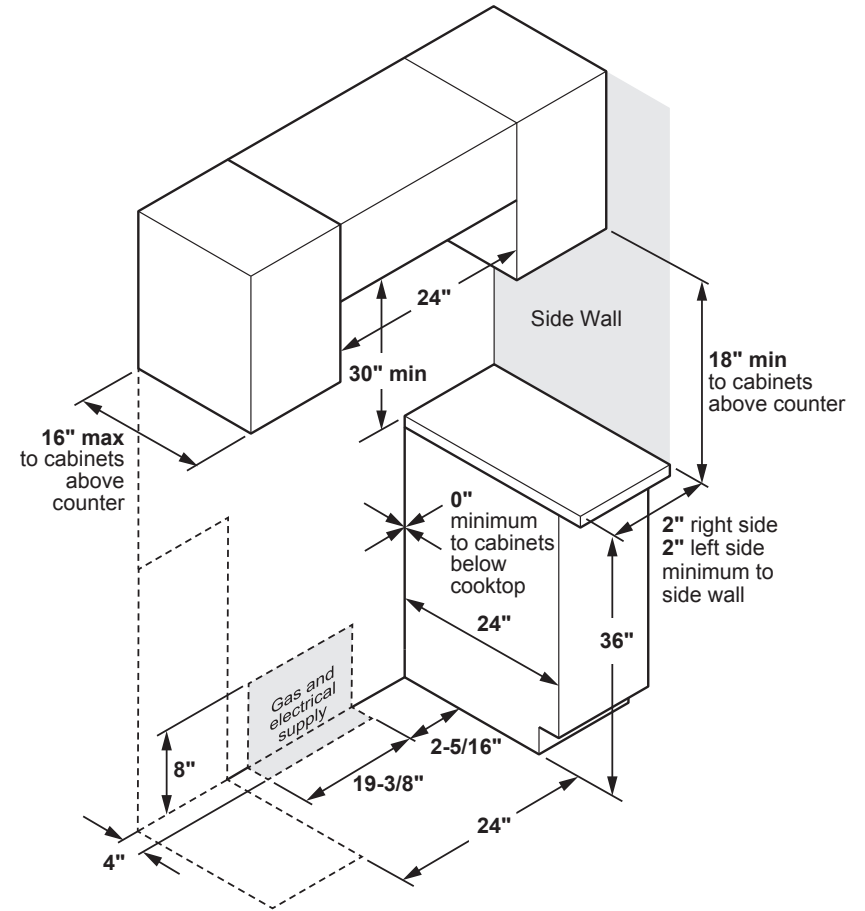

DIMENSIONS AND CLEARANCES (CONT.)

GAS PIPE AND ELECTRICAL OUTLET LOCATIONS

For answers to your Monogram, GE Café™, GE Profile™ or GE Appliances product questions, visit our website at geappliances.com or call GE Answer Center® Service, 800.626.2000.