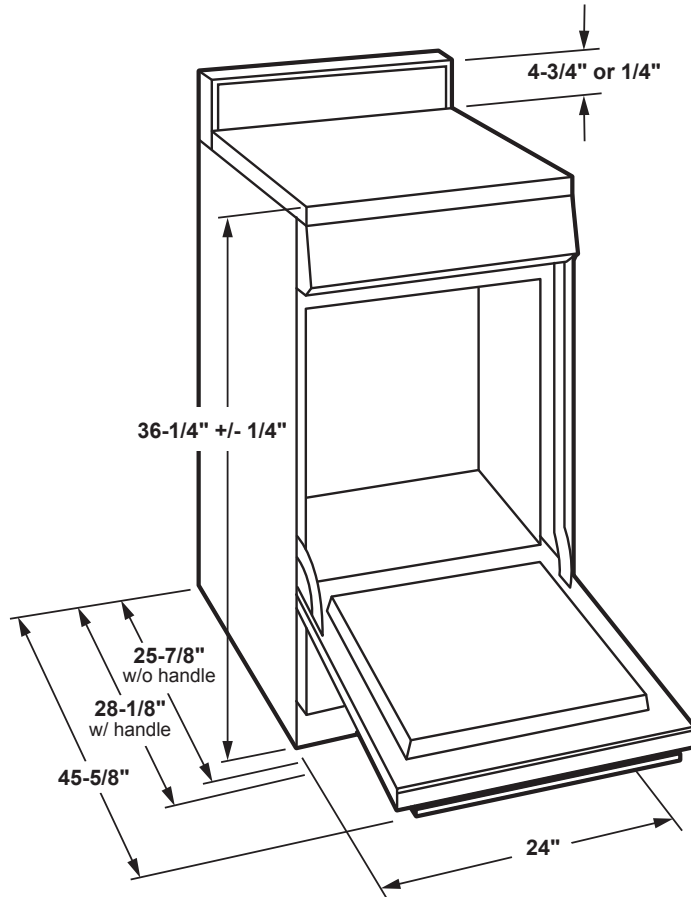

JGAS640RMSS

GE® 24" Steam Clean Free-Standing/Slide-in Gas Range

DIMENSIONS AND INSTALLATION INFORMATION

ELECTRICAL RATING: 120V, 60Hz, 15A

INSTALLATION INFORMATION: Before installing, consult installation instructions packed with product for current dimensional data.