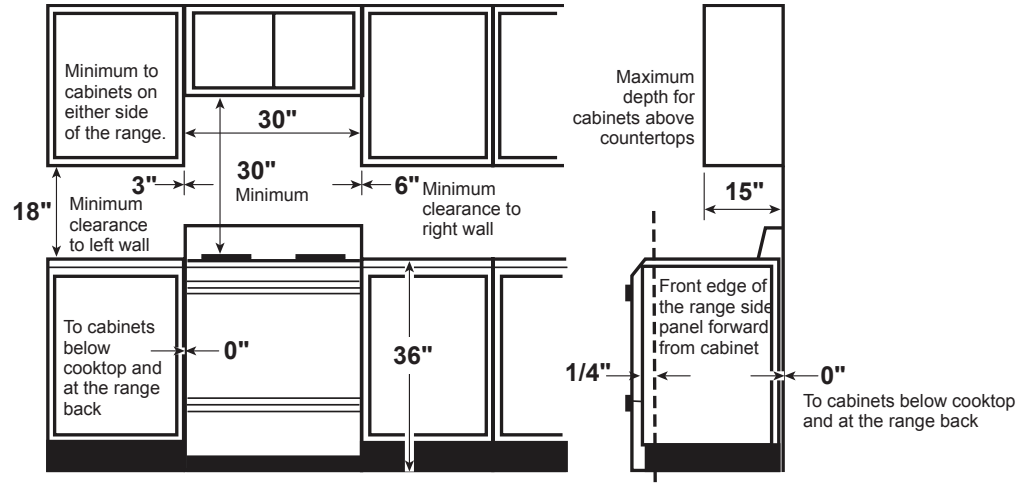

GAS PIPE AND ELECTRICAL OUTLET LOCATIONS

Recommended area for 120V outlet on rear wall and area for through-the-wall connection of pipe stub and shut-off valve.

Recommended area for through-the-floor connection of pipe stub and shut-off valve.