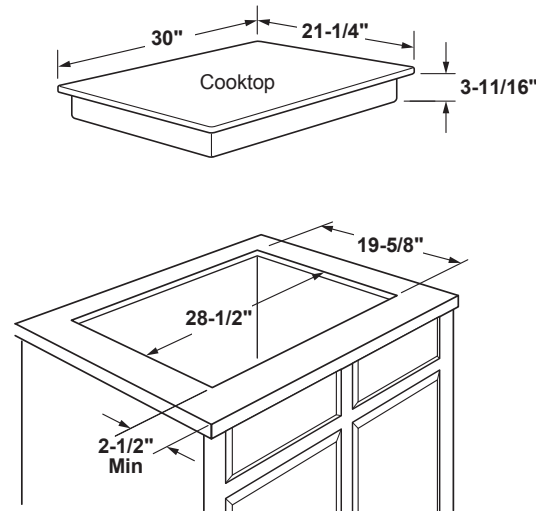

JGP5530DL/SL

GE® 30" Built-In Gas on Glass Cooktop with Dishwasher-Safe Grates

DIMENSIONS AND INSTALLATION INFORMATION

AGA REQUIREMENT: All gas cooktop models require 7/16" free area below cooktop height to combustible material. Requires 18" minimum from countertop to adjacent overhead cabinets.

NOTE: If installing with a GE Profile™ Telescopic Downdraft System, consult both cooktop and downdraft installation instructions packed with product before installing. Cooktop gas/electric supply may need to be re-routed to install downdraft.

ELECTRICAL RATING: 120V, 60Hz, 5A

INSTALLATION WITH SINGLE WALL OVEN INFORMATION:

30" Gas Cooktops are approved for use over select GE 27" and 30" Wall Ovens and Warming Drawers. 30" and 36" Gas cooktops are approved for use over select 30" Wall Ovens and Warming Drawers. Refer to cooktop and wall oven/warming drawer installation instructions packed with product for current dimensional data.

INSTALLATION INFORMATION: Before installing, consult installation instructions, packed with product, for current dimensional data.

Dimension and installation information are shown in inches.
*Allow 5-3/4" depth at rear for electrical and gas connections

INSTALLATION ABOVE A WALL OVEN