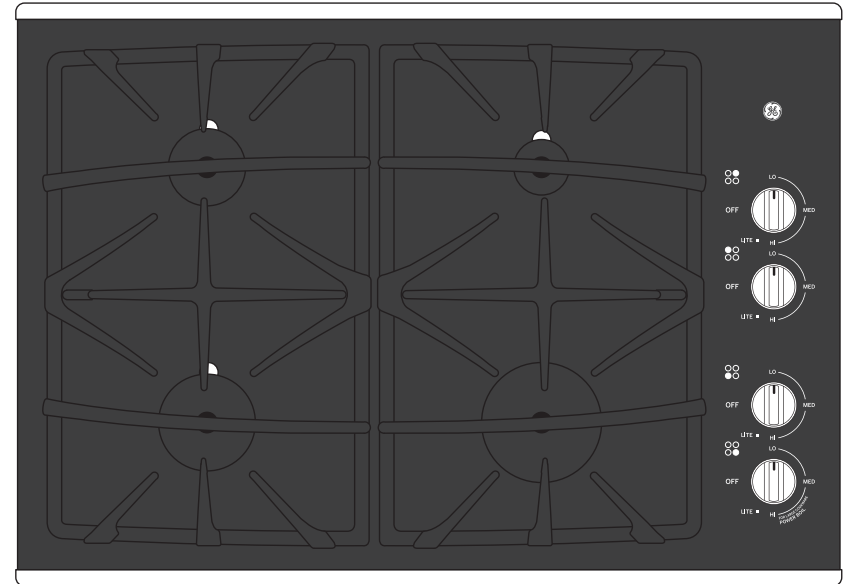

INSTALLATION ABOVE A WALL OVEN

For answers to your Monogram, GE Café™ Series, GE Profile™ Series or GE Appliances product questions, visit our website at geappliances.com or call GE Answer Center® Service, 800.626.2000.

JGP5530DL/SL

*GE® 30" Built-In Gas on Glass Cooktop
with Dishwasher-Safe Grates*

FEATURES AND BENEFITS

- 30" cooktop with 5 burners
- Gas on glass cooktop
- Spend less time cleaning up
- Maximize your cooking space
- Dishwasher-safe grates
- Start cooking faster with Power Boil
- Precision simmer burner
- Fit Guarantee
- Model JGP5530DLBB – Black
- Model JGP5530SLSS – Stainless steel