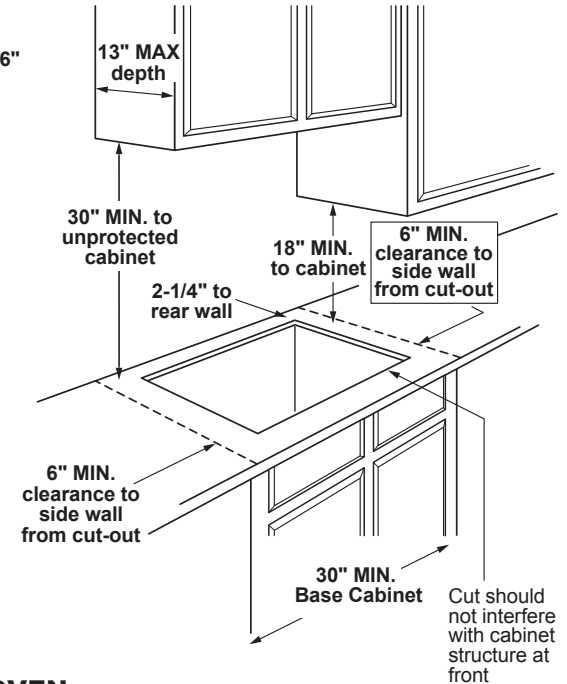

JGP5530DL/SL

GE® 30" Built-In Gas on Glass Cooktop with Dishwasher-Safe Grates

DIMENSIONS AND INSTALLATION INFORMATION

AGA REQUIREMENT: All gas cooktop models require 7/16" free area below cooktop height to combustible material. Requires 18" minimum from countertop to adjacent overhead cabinets.

NOTE: If installing with a GE Profile™ Telescopic Downdraft System, consult both cooktop and downdraft installation instructions packed with product before installing. Cooktop gas/electric supply may need to be re-routed to install downdraft.

ELECTRICAL RATING: 120V, 60Hz, 5A

INSTALLATION WITH SINGLE WALL OVEN INFORMATION:

30" Gas Cooktops are approved for use over select GE 27" and 30" Wall Ovens and Warming Drawers. 30" and 36" Gas cooktops are approved for use over select 30" Wall Ovens and Warming Drawers. Refer to cooktop and wall oven/warming drawer installation instructions packed with product for current dimensional data.

INSTALLATION INFORMATION: Before installing, consult installation instructions, packed with product, for current dimensional data.

Dimension and installation information are shown in inches.
*Allow 5-3/4" depth at rear for electrical and gas connections