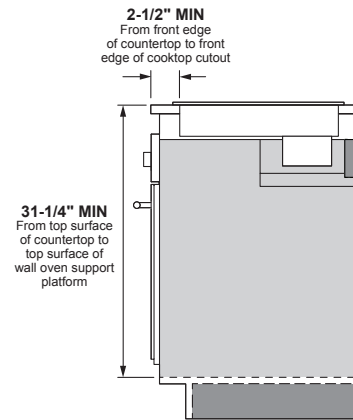

For answers to your Monogram, GE Café™ Series, GE Profile™ Series or GE Appliances product questions, visit our website at geappliances.com or call GE Answer Center® Service, 800.626.2000.