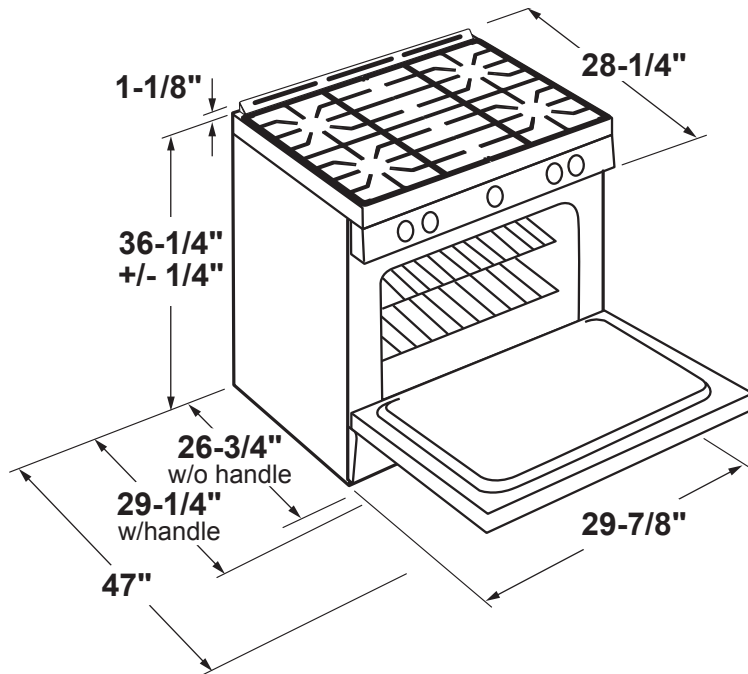

JGSS61SP

GE® 30" Slide-In Front Control Gas Range

DIMENSIONS AND INSTALLATION INFORMATION (IN INCHES)

NOTE: Door handle protrudes 3" from door face.
Cabinets and drawers on adjacent 45° and 90° walls should be placed to avoid interference with the handle.

NOTE: Cabinets installed adjacent to slide-in ranges must have an adhesion spec of at least 194° temperature rating.

INSTALLATION INFORMATION: Before installing, consult installation instructions packed with product for current dimensional data.

For all installations, install the required rear trim to back of range with 4 screws provided.