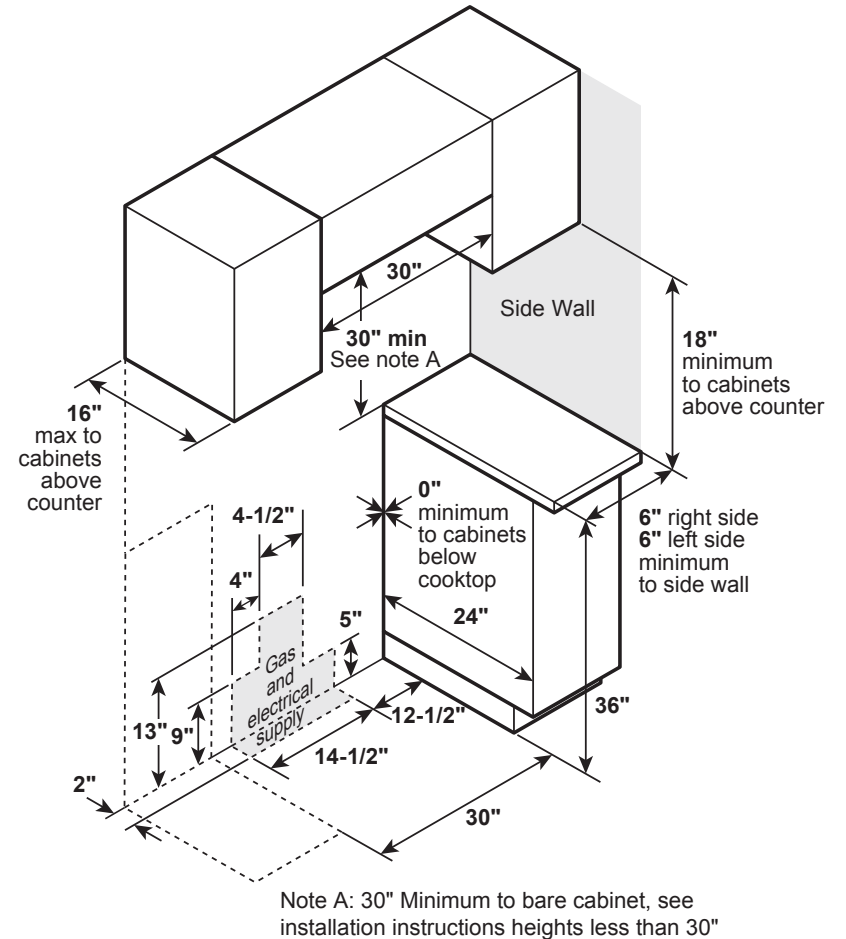

GAS PIPE AND ELECTRICAL OUTLET LOCATIONS

For answers to your Monogram, GE Café™, GE Profile™, or GE Appliances product questions, visit our website at geappliances.com or call GE Answer Center® Service, 800.626.2000.