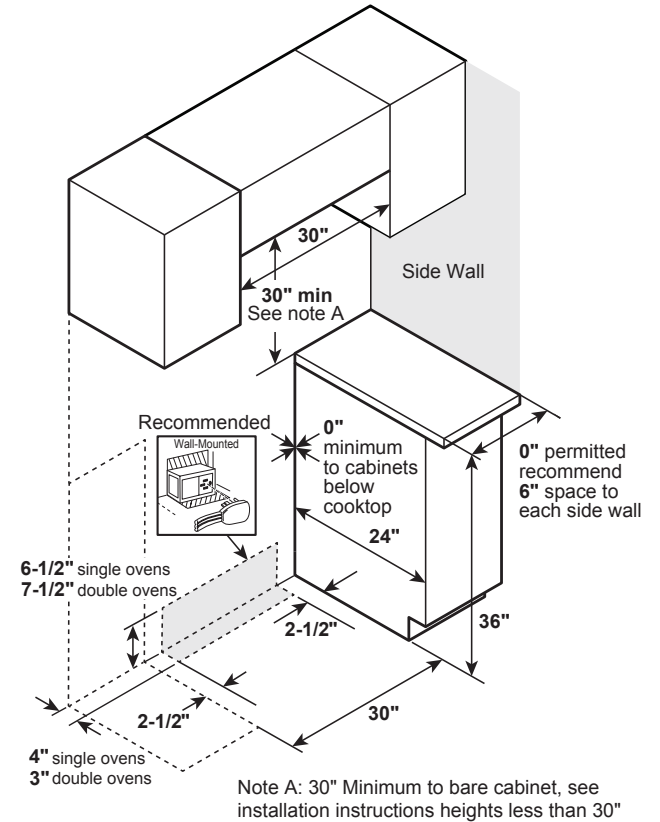

For answers to your Monogram, GE Café™ Series, GE Profile™ Series or GE Appliances product questions, visit our website at geappliances.com or call GE Answer Center® Service, 800.626.2000.

Specification Revised 5/20