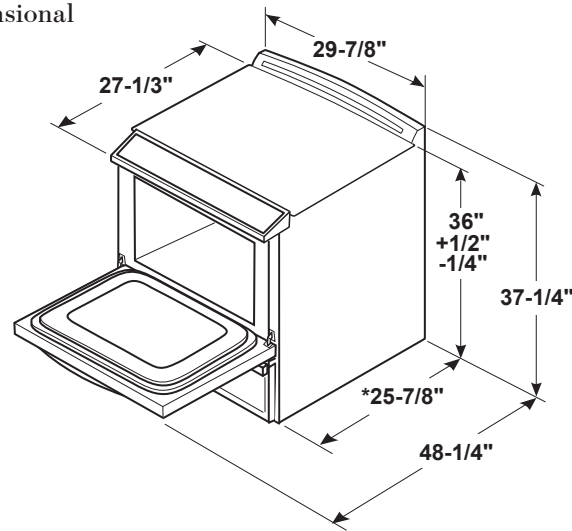

JS760BL/DL/EL/SL/FL

GE® 30" Slide-In Electric Convection Range

DIMENSIONS AND INSTALLATION INFORMATION (IN INCHES)

RECEPTACLE LOCATIONS: Locally approved flexible service cord or conduit must be used because terminals are not accessible after range installation. See shaded area in drawing for location of electrical outlet box. Recommended outlet locations allow range to be installed directly against rear wall.

NOTE: This appliance has been approved for 0" spacing to adjacent surfaces above the cooktop. However, a 6" minimum spacing to surfaces less than 15" above the cooktop and adjacent cabinet is recommended to reduce exposure to steam, grease splatter and heat.

INSTALLATION INFORMATION: Before installing, consult installation instructions for current dimensional data and additional requirements

KW RATING	
240V	13.6
208V	10.2
BREAKER SIZE	
240V	40 Amps†
208V	40 Amps†

†NOTE: Check local codes for required breaker size.

*Depth including door handle is approximately 28-1/4".