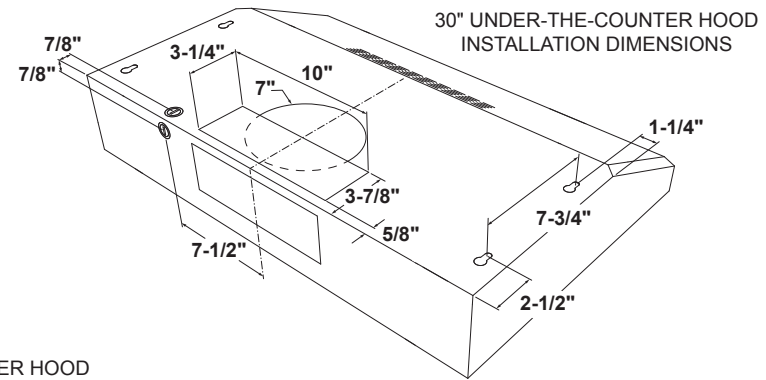

JVX5305DJ

GE® 30" ENERGY STAR® Certified Under The Cabinet Hood

DIMENSIONS AND INSTALLATION INFORMATION (IN INCHES)

WB02X11537 replacement grease filter and JXCF55 replacement charcoal filter are available for additional cost. Call toll-free 800.626.2000.

Installation Information: Before installing, consult installation instructions, packed with product, for current dimensional data.

Additional accessories:

- JXS50SS 15" cabinet spacer
- JXDA22 optional damper

AMP RATING	
120V	1.0

Exhaust outlet connects to 3-1/4" x 10" rectangular duct. Vent top or rear. Includes rectangular damper.

For answers to your Monogram, GE Café™, GE Profile™ or GE Appliances product questions, visit our website at geappliances.com or call GE Answer Center® Service, 800.626.2000.

Listed by Underwriters Laboratories