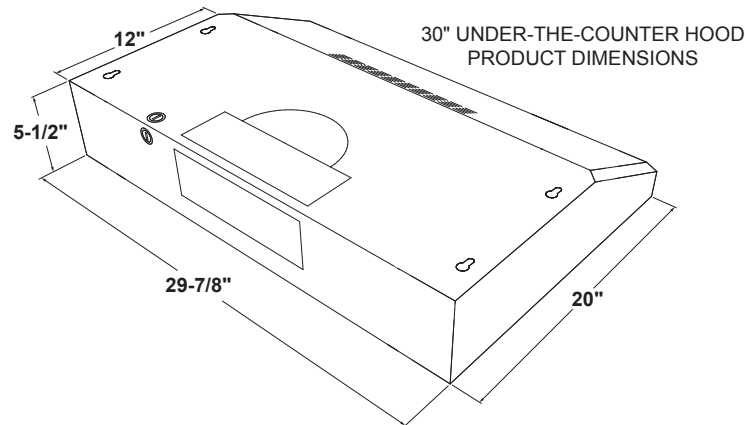

JVX5305DJ

GE® 30" ENERGY STAR® Certified Under The Cabinet Hood

DIMENSIONS AND INSTALLATION INFORMATION (IN INCHES)

WB02X11537 replacement grease filter and JXCF55 replacement charcoal filter are available for additional cost. Call toll-free 800.626.2000.

Installation Information: Before installing, consult installation instructions, packed with product, for current dimensional data.

Additional accessories:

- JXS50SS 15" cabinet spacer
- JXDA22 optional damper

AMP RATING	
120V	1.0

Exhaust outlet connects to 3-1/4" x 10" rectangular duct. Vent top or rear. Includes rectangular damper.

For answers to your Monogram, GE Café™, GE Profile™ or GE Appliances product questions, visit our website at geappliances.com or call GE Answer Center® Service, 800.626.2000.

Listed by Underwriters Laboratories