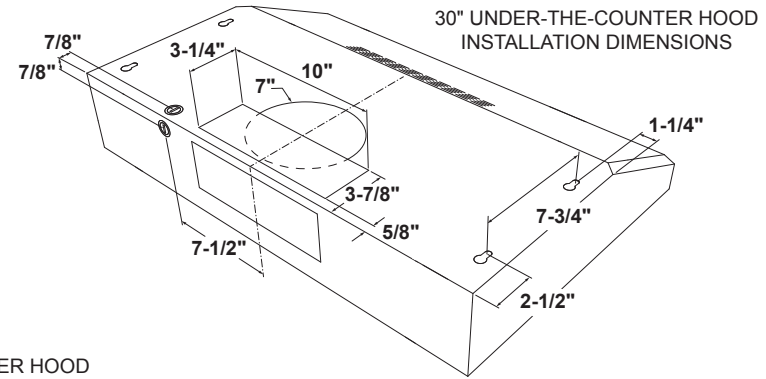

JVX5305EJ/SJ

GE® 30" ENERGY STAR® Certified Under The Cabinet Hood

DIMENSIONS AND INSTALLATION INFORMATION (IN INCHES)

WB02X11537 replacement grease filter and JXCF55 replacement charcoal filter are available for additional cost. Call toll-free 800.626.2000.

AMP RATING	
120V	1.0

Exhaust outlet connects to 3-1/4" x 10" rectangular duct. Vent top or rear. Includes rectangular damper.

For answers to your Monogram, GE Café™, GE Profile™ or GE Appliances product questions, visit our website at geappliances.com or call GE Answer Center® Service, 800.626.2000.