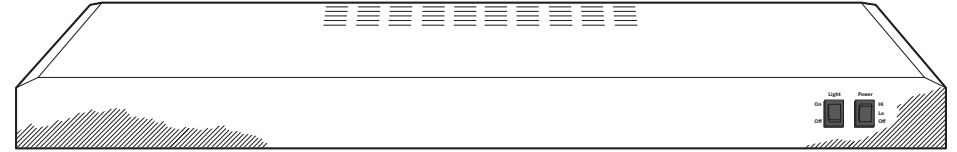

Appearance (Fully enclosed bottom) – Enjoy a sleek appearance from every angle

Dishwasher safe filter - Filters grease and is dishwasher-safe

Model JVX5305SJSS – Stainless steel

Model JVX5305EJES – Slate