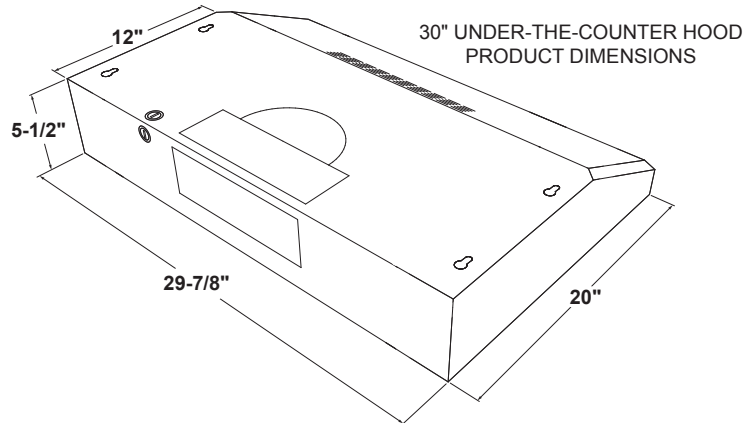

JVX5305EJ/SJ

GE® 30" ENERGY STAR® Certified Under The Cabinet Hood

DIMENSIONS AND INSTALLATION INFORMATION (IN INCHES)

WB02X11537 replacement grease filter and JXCF55 replacement charcoal filter are available for additional cost. Call toll-free 800.626.2000.

AMP RATING	
120V	1.0

Exhaust outlet connects to 3-1/4" x 10" rectangular duct. Vent top or rear. Includes rectangular damper.

For answers to your Monogram, GE Café™, GE Profile™ or GE Appliances product questions, visit our website at geappliances.com or call GE Answer Center® Service, 800.626.2000.