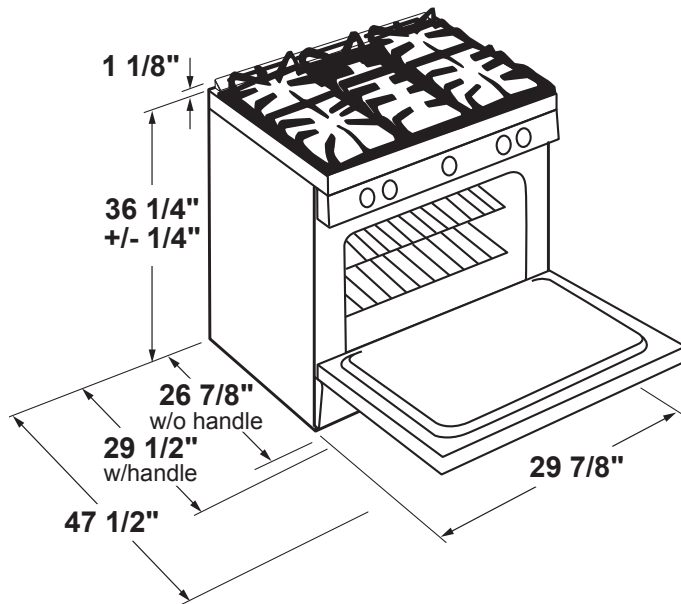

P2S930SELSS

GE Profile™ Series 30" Dual Fuel Slide-In Front Control Range

DIMENSIONS AND INSTALLATION INFORMATION (IN INCHES)

ELECTRICAL REQUIREMENTS: 240v/208v; 60Hz, 40A

INSTALLATION INFORMATION: Before installing, consult installation instructions packed with product for current dimensional data.

For all installations, install the required rear trim to back of range with 4 screws provided.