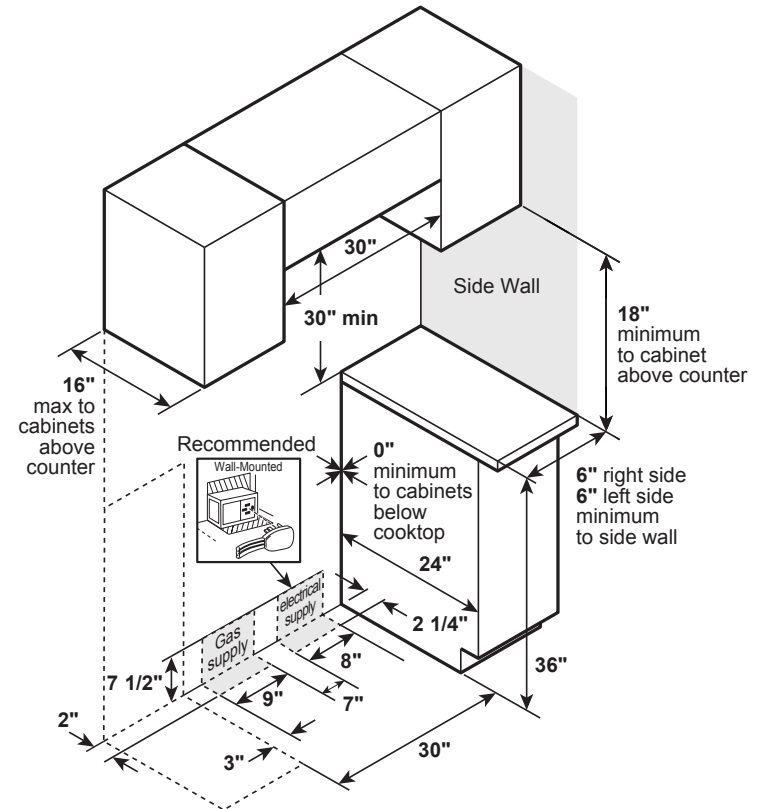

GAS PIPE AND ELECTRICAL OUTLET LOCATIONS

For answers to your Monogram, GE Café™ Series, GE Profile™ Series or GE Appliances product questions, visit our website at geappliances.com or call GE Answer Center® Service, 800.626.2000.