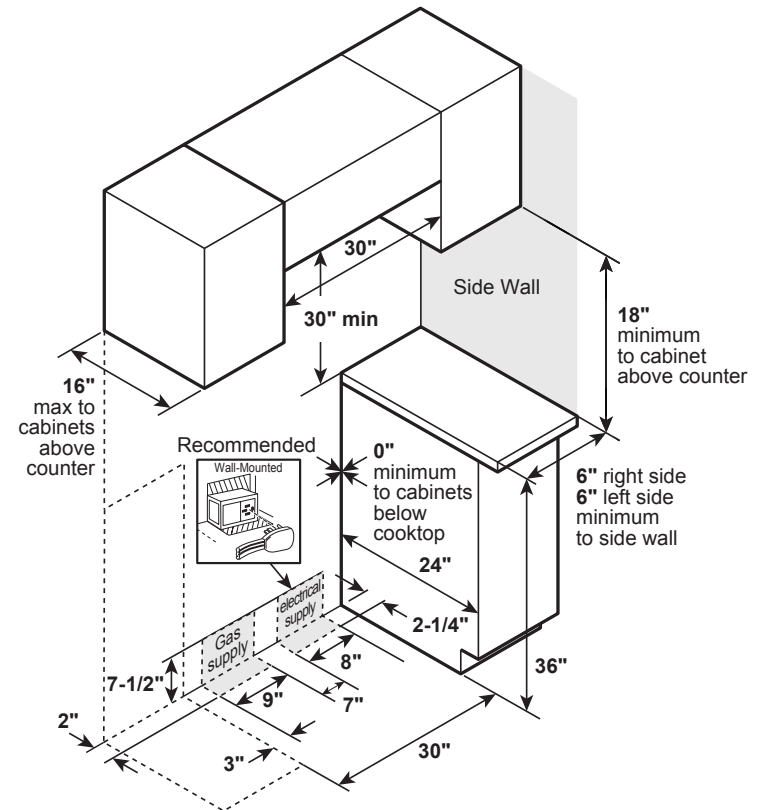

GAS PIPE AND ELECTRICAL OUTLET LOCATIONS

For answers to your Monogram, GE Café™ Series, GE Profile™ Series or GE Appliances product questions, visit our website at geappliances.com or call GE Answer Center® Service, 800.626.2000.