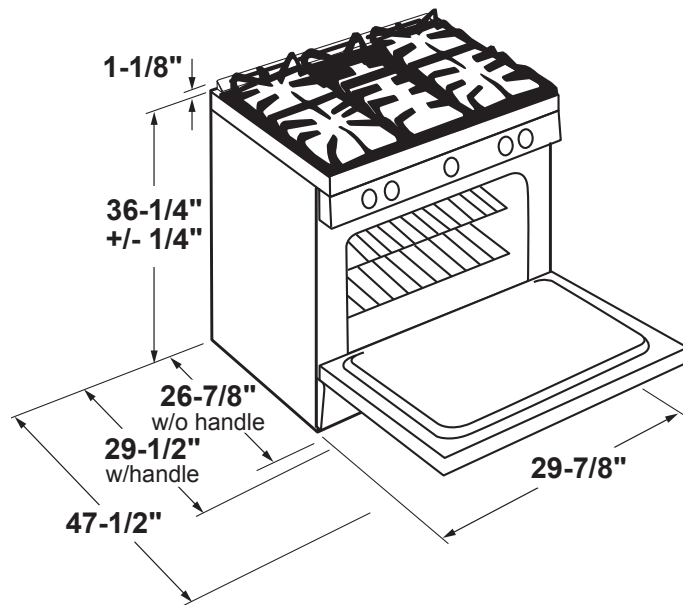

P2S930SELSS/YEL

GE Profile™ Series 30" Dual Fuel Slide-In Front Control Range

DIMENSIONS AND INSTALLATION INFORMATION (IN INCHES)

ELECTRICAL REQUIREMENTS: 240v/208v; 60Hz, 40A

INSTALLATION INFORMATION: Before installing, consult installation instructions packed with product for current dimensional data.

For all installations, install the required rear trim to back of range with 4 screws provided.