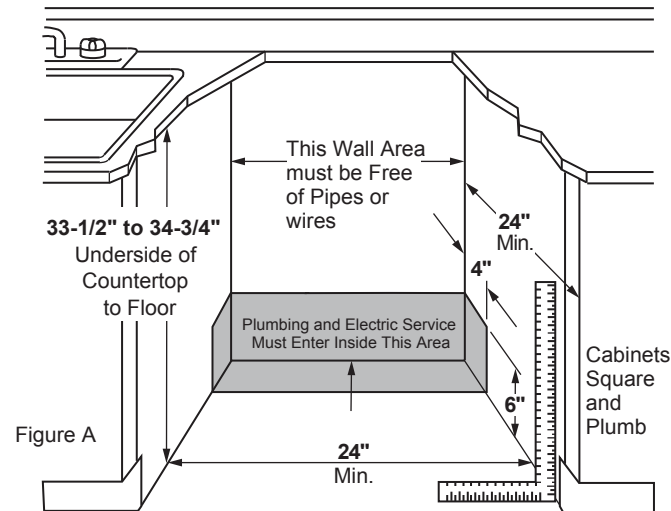

PDP715SBN/SYN

GE Profile™ Series Stainless Steel Interior Dishwasher with Hidden Controls

DIMENSIONS AND INSTALLATION INFORMATION (IN INCHES)

ELECTRICAL RATING

Voltage AC.....	120
Hertz.....	60
Total connected load amperage.....	6.6
Calrod® heater watts max.....	800/500

For use on adequately wired 120-volt, 15-amp circuit having 2-wire service with a separate ground wire. This appliance must be grounded for safe operation.

INSTALLATION INFORMATION: Before installing, consult installation instructions packed with product for current dimensional data.