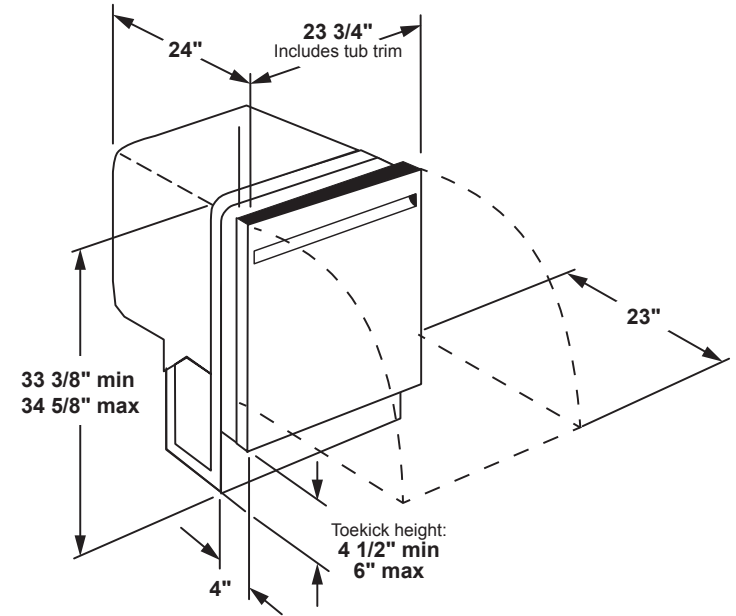

PDP715SBN/SYN

GE Profile™ Series Stainless Steel Interior Dishwasher with Hidden Controls

DIMENSIONS AND INSTALLATION INFORMATION (IN INCHES)

ELECTRICAL RATING

Voltage AC.....	120
Hertz.....	60
Total connected load amperage.....	6.6
Calrod® heater watts max.....	800/500

For use on adequately wired 120-volt, 15-amp circuit having 2-wire service with a separate ground wire. This appliance must be grounded for safe operation.

INSTALLATION INFORMATION: Before installing, consult installation instructions packed with product for current dimensional data.