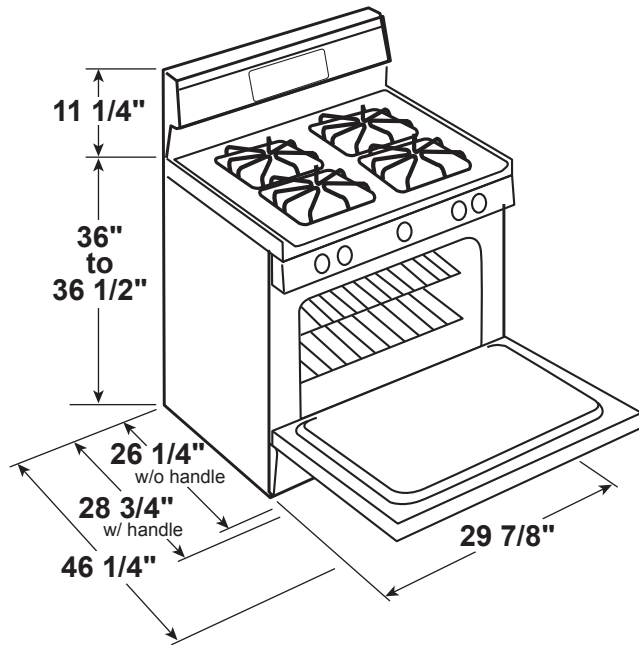

PGB911EEJ/BEJ/FEJ

GE Profile™ Series 30" Free-Standing Gas Convection Range

DIMENSIONS AND INSTALLATION INFORMATION (IN INCHES)

Electrical Rating: 120V, 60Hz, 15A

INSTALLATION INFORMATION: Before installing, consult installation instructions packed with product for current dimensional data.