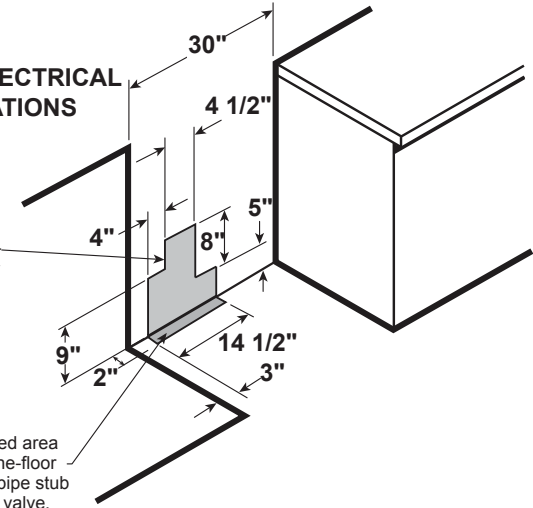

GAS PIPE AND ELECTRICAL OUTLET LOCATIONS

Recommended area for 120V outlet on rear wall and area for through-the-wall connection of pipe stub and shut-off valve.