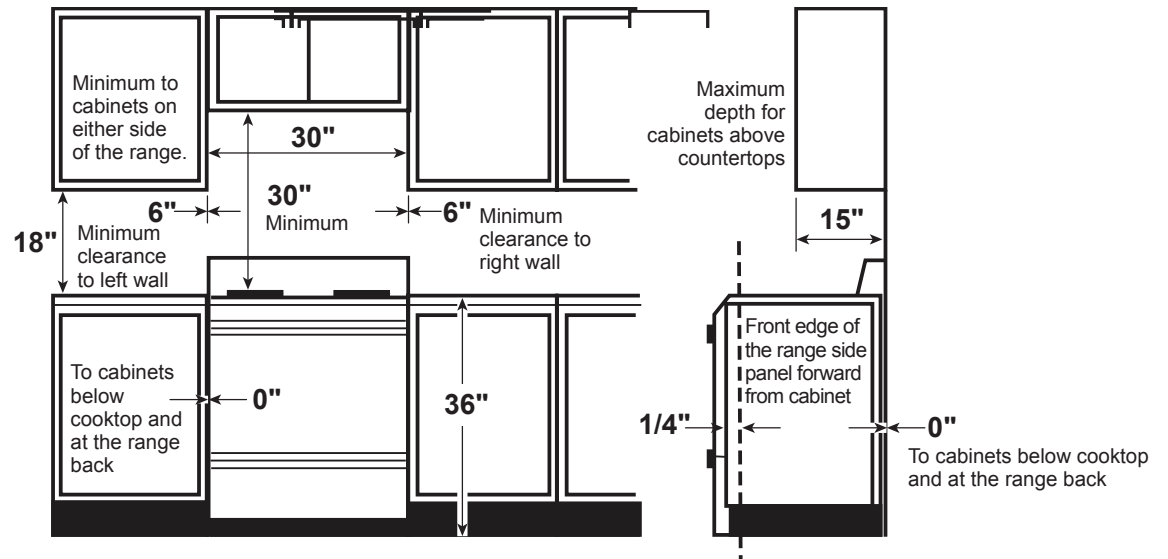

GAS PIPE AND ELECTRICAL OUTLET LOCATIONS

Recommended area for 120V outlet on rear wall and area for through-the-wall connection of pipe stub and shut-off valve.