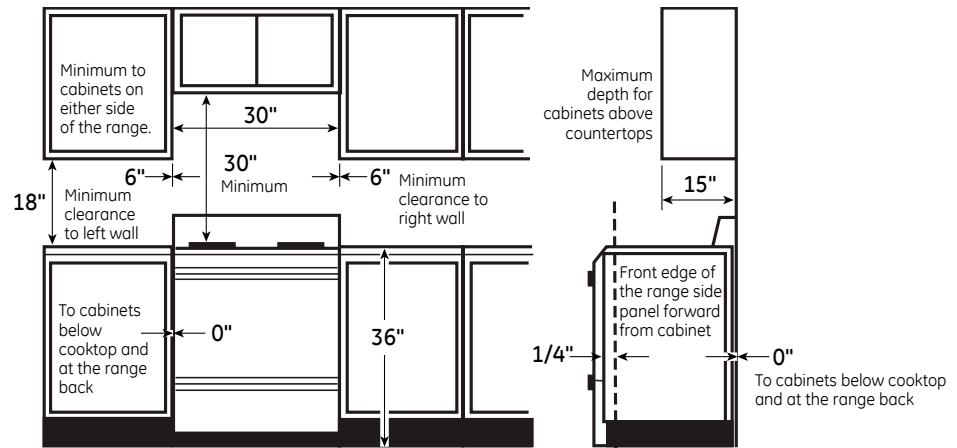

PGB940ZEJ

GE Profile™ Series 30" Free-Standing Gas Convection Range with Warming Drawer

DIMENSIONS AND INSTALLATION INFORMATION (IN INCHES)

ELECTRICAL RATING: 120V, 60Hz, 15A

INSTALLATION INFORMATION: Before installing, consult installation instructions packed with product for current dimensional data.

For answers to your Monogram,® GE Profile™ or GE® appliance questions, visit our website at geappliances.com or call GE Answer Center® service, 800.626.2000.