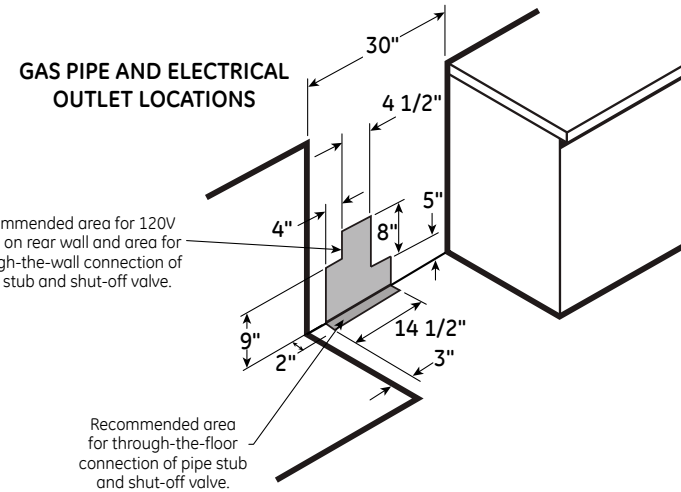

PGB940ZEJ

GE Profile™ Series 30" Free-Standing Gas Convection Range with Warming Drawer

DIMENSIONS AND INSTALLATION INFORMATION (IN INCHES)

ELECTRICAL RATING: 120V, 60Hz, 15A

INSTALLATION INFORMATION: Before installing, consult installation instructions packed with product for current dimensional data.

For answers to your Monogram,® GE Profile™ or GE® appliance questions, visit our website at geappliances.com or call GE Answer Center® service, 800.626.2000.