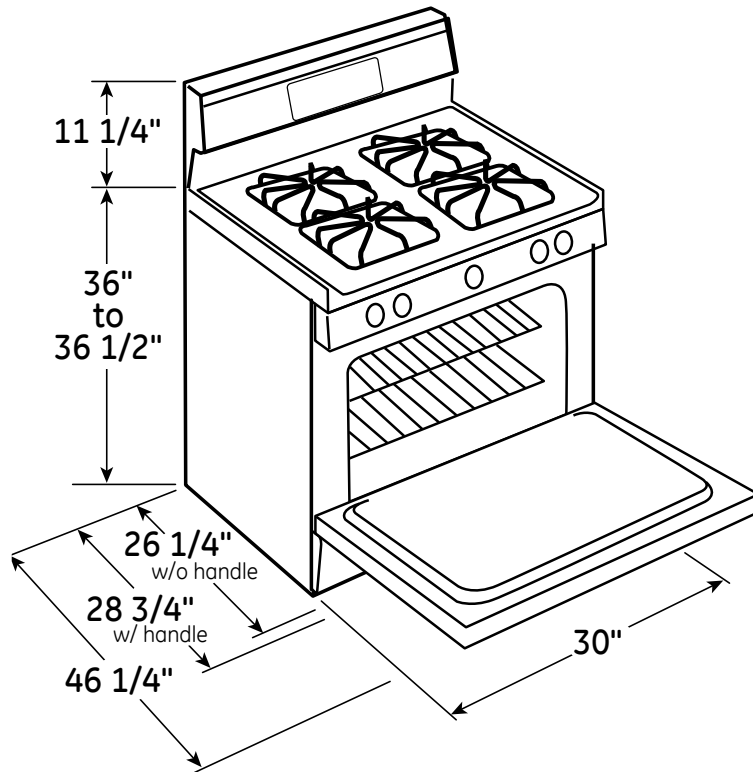

PGB940ZEJ

GE Profile™ Series 30" Free-Standing Gas Convection Range with Warming Drawer

DIMENSIONS AND INSTALLATION INFORMATION (IN INCHES)

ELECTRICAL RATING: 120V, 60Hz, 15A

INSTALLATION INFORMATION: Before installing, consult installation instructions packed with product for current dimensional data.

For answers to your Monogram,® GE Profile™ or GE® appliance questions, visit our website at geappliances.com or call GE Answer Center® service, 800.626.2000.