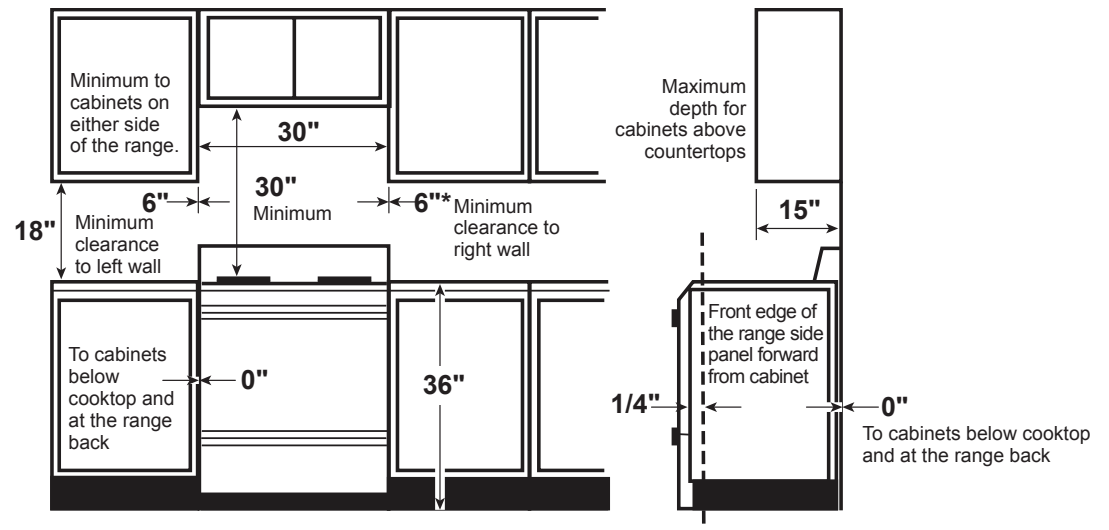

GAS PIPE AND ELECTRICAL OUTLET LOCATIONS

Recommended area for 120V outlet on rear wall and area for through-the-wall connection of pipe stub and shut-off valve.