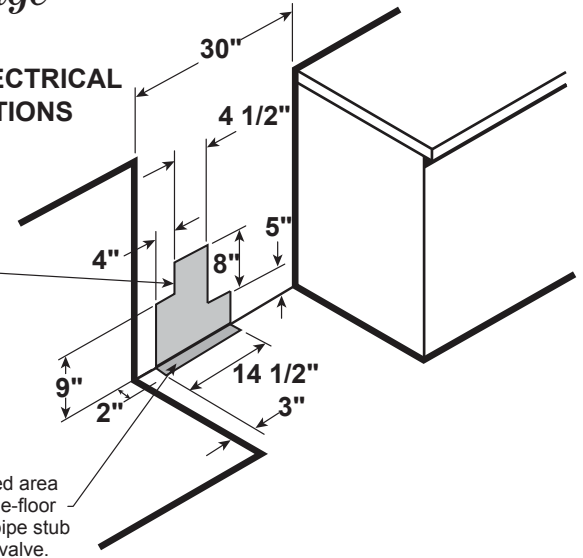

GAS PIPE AND ELECTRICAL OUTLET LOCATIONS

Recommended area for 120V outlet on rear wall and area for through-the-wall connection of pipe stub and shut-off valve.