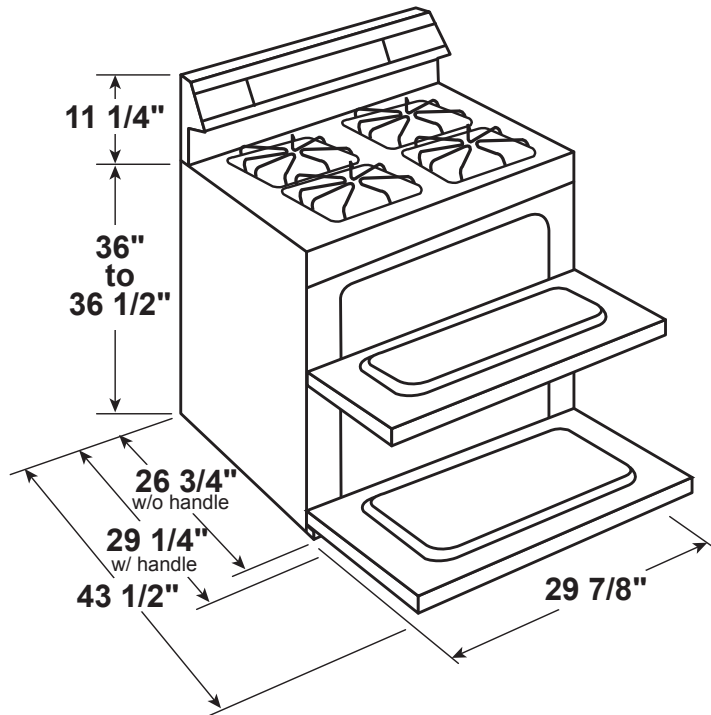

PGB960SEJ/BEJ/FEJ

GE Profile™ Series 30" Free-Standing Gas Double Oven Convection Range

DIMENSIONS AND INSTALLATION INFORMATION (IN INCHES)

ELECTRICAL RATING: 120V, 60Hz, 15A

INSTALLATION INFORMATION: Before installing, consult installation instructions packed with product for current dimensional data.