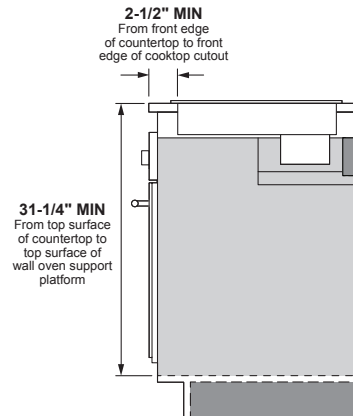

For answers to your Monogram, GE Café™ Series, GE Profile™ Series or GE Appliances product questions, visit our website at geappliances.com or call GE Answer Center® Service, 800.626.2000.