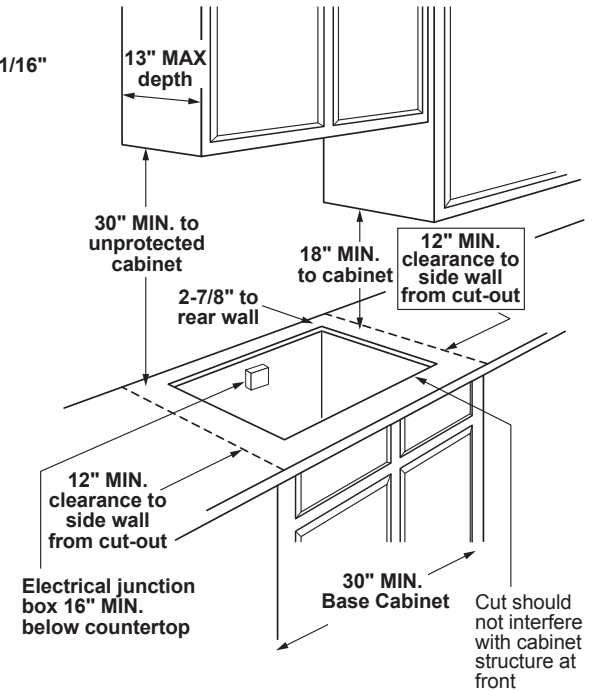

NOTE: If installing with a GE Profile™ Telescopic Downdraft System, consult both cooktop and downdraft installation instructions packed with product before installing. Cooktop gas/electric supply may need to be re-routed to install downdraft.

ELECTRICAL RATING: 120V, 60Hz, 5A

INSTALLATION WITH SINGLE WALL OVEN INFORMATION:

30" Gas Cooktops are approved for use over select GE 27" and 30" Wall Ovens and Warming Drawers. 30" and 36" Gas cooktops are approved for use over select 30" Wall Ovens and Warming Drawers. Refer to cooktop and wall oven/warming drawer installation instructions packed with product for current dimensional data.

INSTALLATION INFORMATION: Before installing, consult installation instructions, packed with product, for current dimensional data.

Dimension and installation information are shown in inches.
*Allow 5-3/4" depth at rear for electrical and gas connections