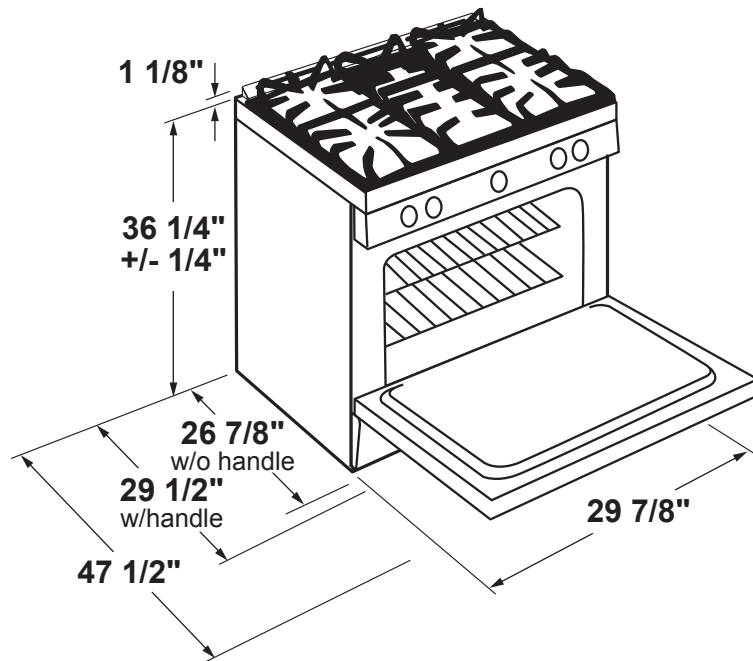

PGS930BEL/SEL/FEL

GE Profile™ Series 30" Slide-In Front Control Gas Range

NOTE: Door handle protrudes 3" from door face. Cabinets and drawers on adjacent 45° and 90° walls should be placed to avoid interference with the handle.

NOTE: Cabinets installed adjacent to slide-in ranges must have an adhesion spec of at least 194° temperature rating.

INSTALLATION INFORMATION: Before installing, consult installation instructions packed with product for current dimensional data.

For all installations, install the required rear trim to back of range with 4 screws provided.