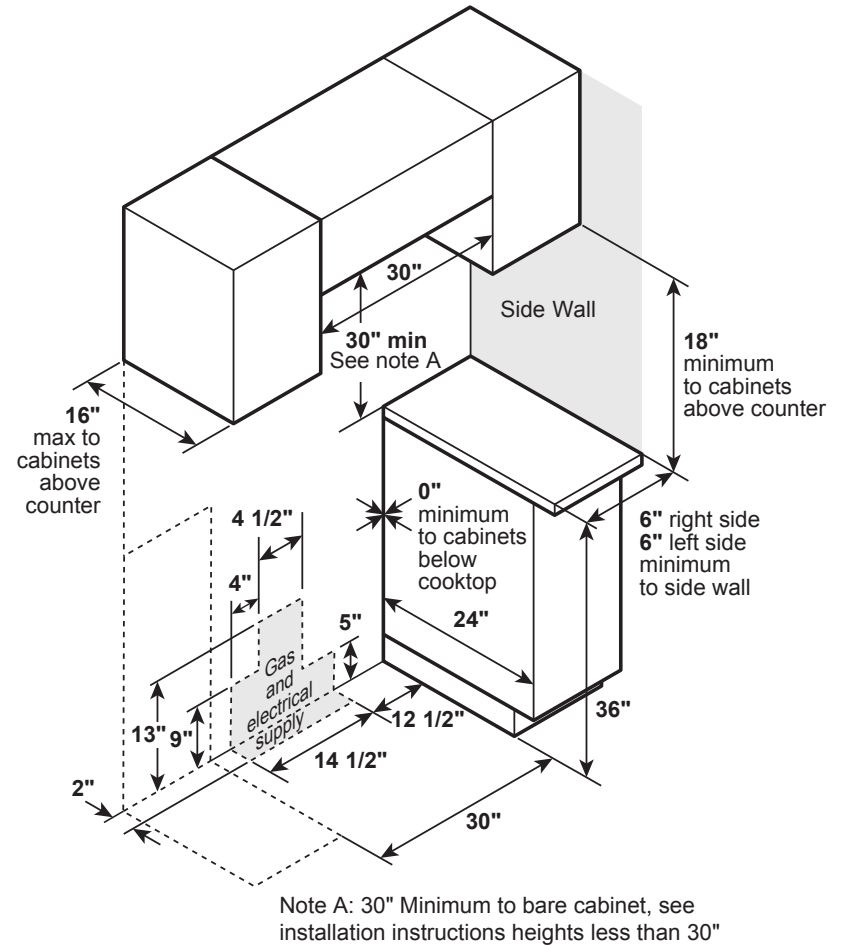

GAS PIPE AND ELECTRICAL OUTLET LOCATIONS

For answers to your Monogram, GE Café™ Series, GE Profile™ Series or GE Appliances product questions, visit our website at geappliances.com or call GE Answer Center® Service, 800.626.2000.