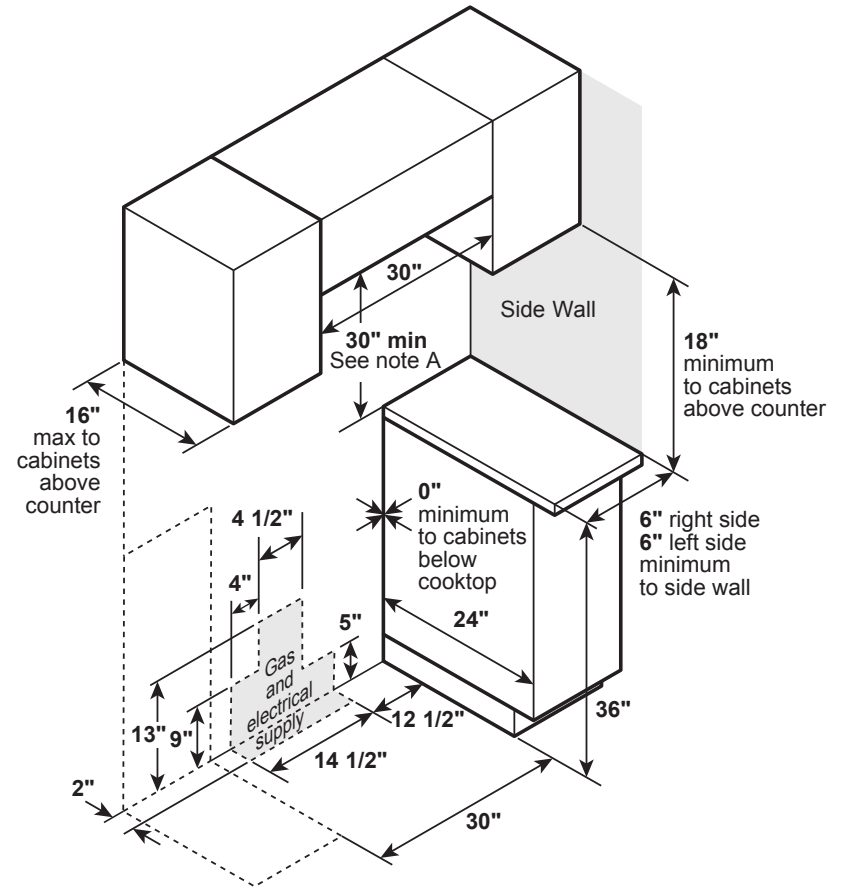

GAS PIPE AND ELECTRICAL OUTLET LOCATIONS

Note A: 30" Minimum to bare cabinet, see installation instructions heights less than 30"

For answers to your Monogram, GE Café™ Series, GE Profile™ Series or GE Appliances product questions, visit our website at geappliances.com or call GE Answer Center® Service, 800.626.2000.