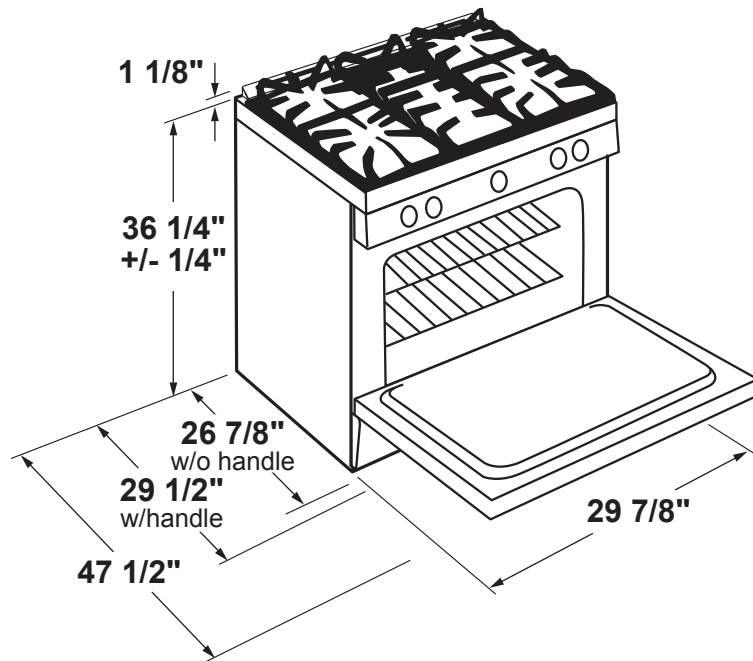

PGS930BEL/SEL/FEL/YEL

GE Profile™ Series 30" Slide-In Front Control Gas Range

NOTE: Door handle protrudes 3" from door face. Cabinets and drawers on adjacent 45° and 90° walls should be placed to avoid interference with the handle.

NOTE: Cabinets installed adjacent to slide-in ranges must have an adhesion spec of at least 194° temperature rating.

INSTALLATION INFORMATION: Before installing, consult installation instructions packed with product for current dimensional data.

For all installations, install the required rear trim to back of range with 4 screws provided.