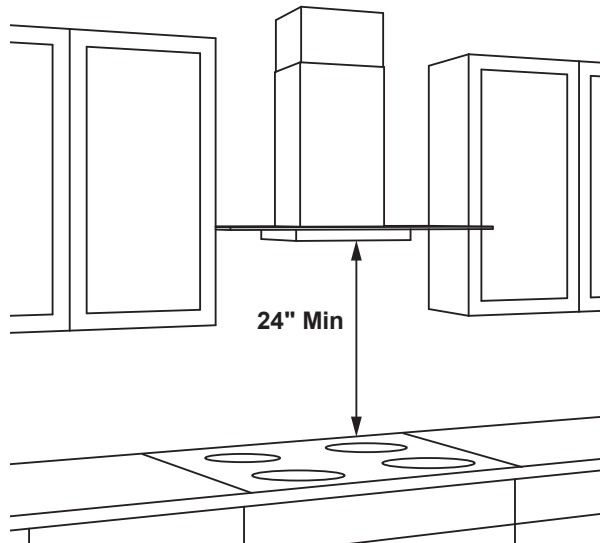

Refer to Installation Instructions for exact specifications

JXRC70 – Remote Control

JXCF71 – Charcoal Filter

(needed if used in recirculation mode)

AMP RATING	
120V	5.3

The vent hood must be installed 24" min. above the cooking surface. For optimal performance, installing the hood more than 36" above the cooking surface is not recommended. The hood installation height above the cooking surface depends upon ceiling height. The telescopic duct cover conceals the ductwork running from the top of the hood to the ceiling.