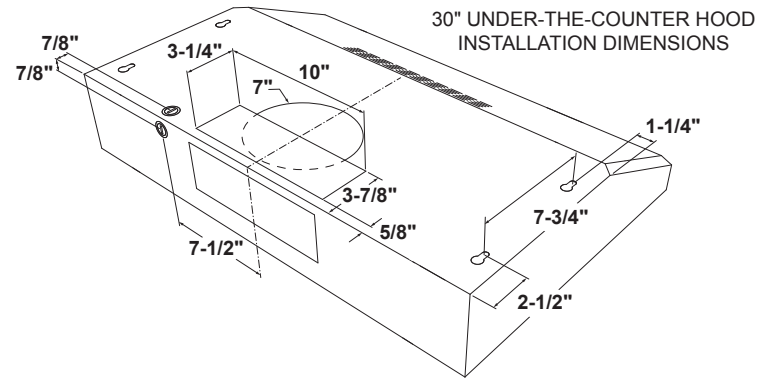

PVX7300EJ/SJ/FJ

GE Profile™ Series 30" Under The Cabinet Hood

DIMENSIONS AND INSTALLATION INFORMATION (IN INCHES)

WB02X11537 replacement grease filter and JXCF55 replacement charcoal filter are available for additional cost. Call toll-free 800.626.2000.

AMP RATING	
120V	2.5

Exhaust outlet connects to 3-1/4" x 10" rectangular duct. Vent top or rear. Includes rectangular damper.

For answers to your GE Profile™ Series or GE Appliances product questions, visit our website at geappliances.com or call GE Answer Center® Service, 800.626.2000.