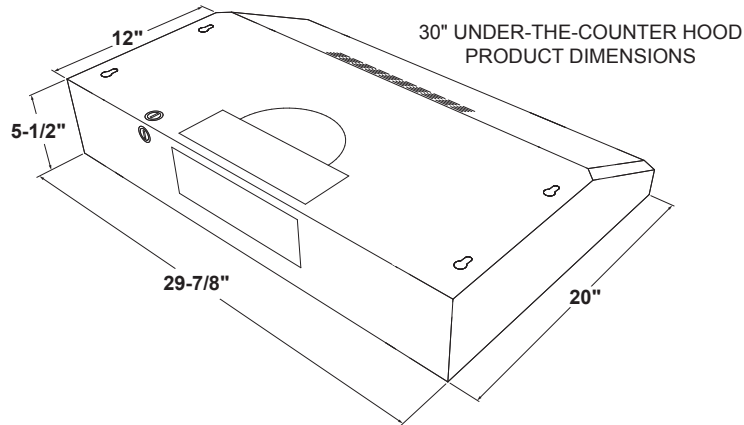

PVX7300EJ/SJ/FJ

GE Profile™ Series 30" Under The Cabinet Hood

DIMENSIONS AND INSTALLATION INFORMATION (IN INCHES)

WB02X11537 replacement grease filter and JXCF55 replacement charcoal filter are available for additional cost. Call toll-free 800.626.2000.

AMP RATING	
120V	2.5

Exhaust outlet connects to 3-1/4" x 10" rectangular duct. Vent top or rear. Includes rectangular damper.

For answers to your GE Profile™ Series or GE Appliances product questions, visit our website at geappliances.com or call GE Answer Center® Service, 800.626.2000.