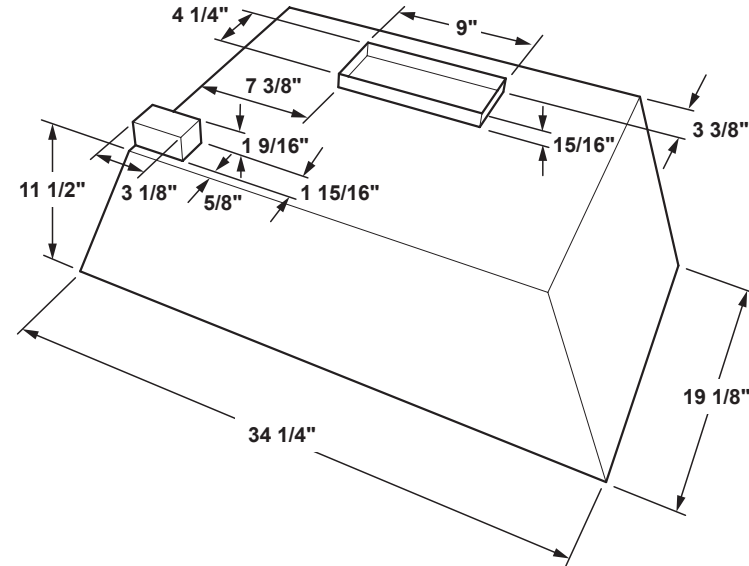

UVC9360SLSS

Universal Custom Hood Insert

DIMENSIONS AND INSTALLATION INFORMATION (IN INCHES)

Installation Information: Before installing, consult installation instructions, packed with product, for current dimensional data.

Accessories:

UXCF91 – Charcoal Filter

UXN70 – Recirculation Kit

AMP RATING	
120V	3.0

For answers to your Monogram, GE Café™ Series, GE Profile™ Series or GE Appliances product questions, visit our website at geappliances.com or call GE Answer Center® Service, 800.626.2000.