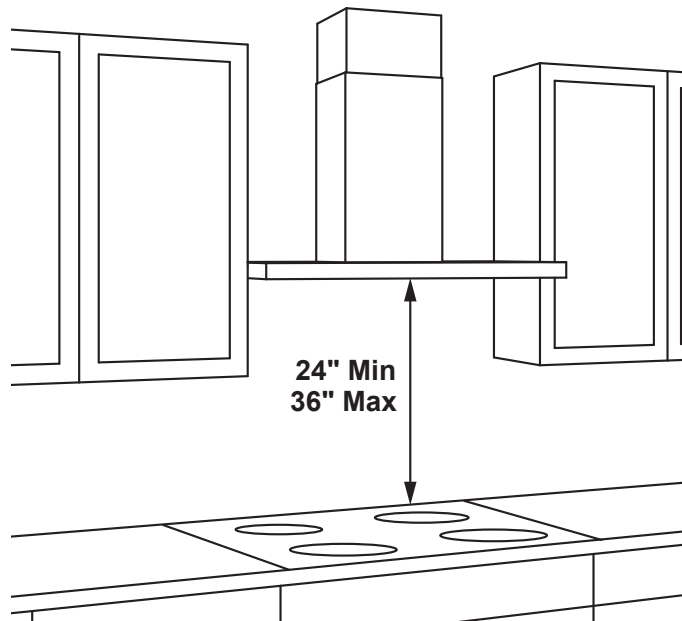

UVW8361SLSS

36" Designer Wall Mount Hood w/Dimmable LED Lighting

DIMENSIONS AND INSTALLATION INFORMATION (IN INCHES)

INSTALLATION INFORMATION:

Before installing, consult Use & Care/installation instructions packed with product for current dimensional data.

OPTIONAL ACCESSORIES

UX10DC8SLSS - 10(ft.) Ceiling Duct Cover Kit
Max ceiling height installation with kit - 10'-0" (36" hood spacing)

UX12DC9SLSS - 12(ft.) Ceiling Duct Cover Kit

UX14DC9SLSS - 14(ft.) Ceiling Duct Cover Kit

UXCF91 - Charcoal Filter
(needed if used in recirculation mode)

AMP RATING	
120V	TBD

36" models require a 36"-wide opening
*The supplied duct cover fits 7'-7" to 9'-6" ceiling heights
(10' ceiling height with optional high ceiling kit UX10DC8SLSS)
(12' ceiling height with optional high ceiling kit UX12DC9SLSS)
(14' ceiling height with optional high ceiling kit UX14DC9SLSS)