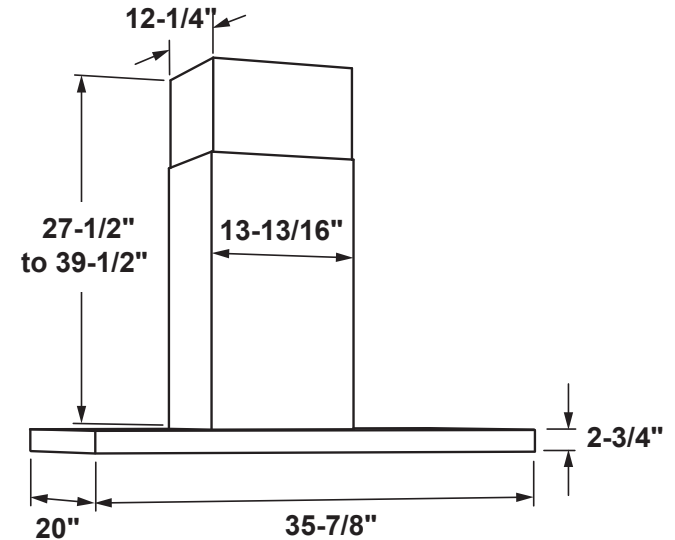

UVW8361SLSS

36" Designer Wall Mount Hood w/Dimmable LED Lighting

DIMENSIONS AND INSTALLATION INFORMATION (IN INCHES)

INSTALLATION INFORMATION:

Before installing, consult Use & Care/installation instructions packed with product for current dimensional data.

OPTIONAL ACCESSORIES

UX10DC8SLSS - 10(ft.) Ceiling Duct Cover Kit
Max ceiling height installation with kit - 10'-0" (36" hood spacing)

UX12DC9SLSS - 12(ft.) Ceiling Duct Cover Kit

UX14DC9SLSS - 14(ft.) Ceiling Duct Cover Kit

UXCF91 - Charcoal Filter
(needed if used in recirculation mode)

AMP RATING	
120V	TBD

36" models require a 36"-wide opening
*The supplied duct cover fits 7'-7" to 9'-6" ceiling heights
(10' ceiling height with optional high ceiling kit UX10DC8SLSS)
(12' ceiling height with optional high ceiling kit UX12DC9SLSS)
(14' ceiling height with optional high ceiling kit UX14DC9SLSS)