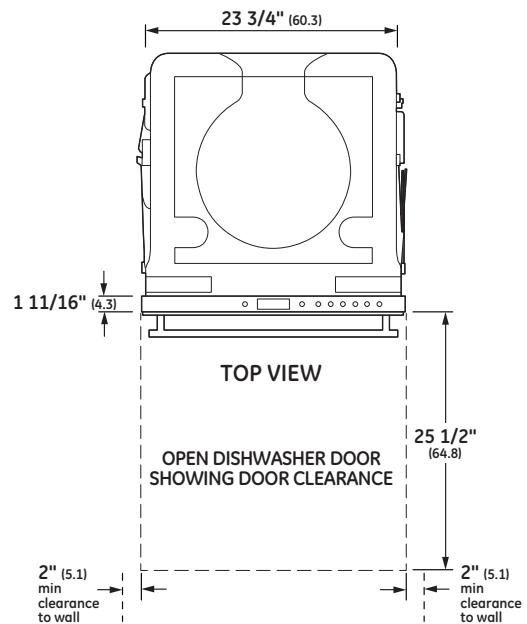

OVERALL DIMENSIONS

SPECIFICATIONS

Overall Width	23 3/4" (60.3 cm)
Overall Height	33 3/8" (84.8 cm) Min 34 5/8" (88.0 cm) Max
Overall Depth	24" (61 cm)
Door Clearance	25 1/2" (64.8 cm)
Overall Dishwasher Capacity	16 Place Settings
Minimum Cabinet Width	24" (61 cm)
Minimum Cabinet Depth	24" (61 cm)
Cutout Width	24" (61 cm)
Cutout Height	33 1/2" (85.1 cm) Min 34 3/4" (88.3 cm) Max
Electrical Requirements	9.0 A
Hose Length	No more than 12' (3.7 m)
Voltz/Hertz/Amps	115 V, 60 Hz, 15 or 20 amp circuit
Shipping Weight	139 lb (63 kg)

Dimensions in parentheses are in centimeters unless otherwise noted.

ELEVATE EVERYTHING™

INSTALLATION

FLUSH CUTOUT INSTALLATION

INSTALLATION CUTOUT FRONT VIEW

NOTES

- Ⓐ The dishwasher drain hose must be no more than 12 feet in length for proper drainage.
- Ⓑ Electrical connections are at the right front of the dishwasher and water connections are on the left. The hot water line should extend forward 30" to 40" from the rear wall. The electrical must extend forward at least 24" to reach the junction box.
- Ⓒ To prevent siphoning, an air gap or high drain loop must be used.