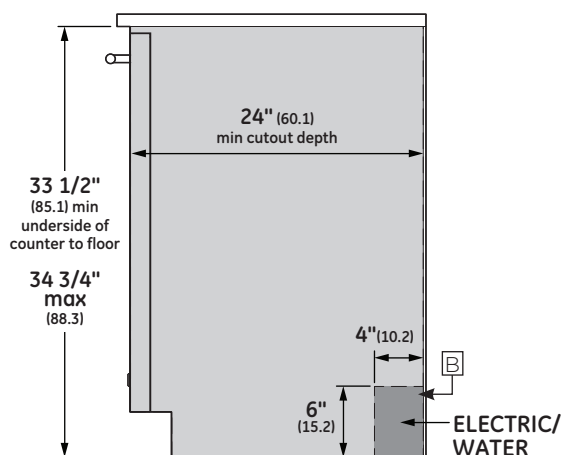

OVERALL DIMENSIONS

SPECIFICATIONS

Overall Width	23 3/4" (60.3 cm)
Overall Height	33 3/8" (84.8 cm) Min 34 5/8" (88.0 cm) Max
Overall Depth	24" (61 cm)
Door Clearance	25 1/2" (64.8 cm)
Overall Dishwasher Capacity	16 Place Settings
Minimum Cabinet Width	24" (61 cm)
Minimum Cabinet Depth	24" (61 cm)
Cutout Width	24" (61 cm)
Cutout Height	33 1/2" (85.1 cm) Min 34 3/4" (88.3 cm) Max
Electrical Requirements	9.0 A
Hose Length	No more than 12' (3.7 m)
Voltz/Hertz/Amps	115 V, 60 Hz, 15 or 20 amp circuit
Shipping Weight	139 lb (63 kg)

Dimensions in parentheses are in centimeters unless otherwise noted.

ELEVATE EVERYTHING™

INSTALLATION

FLUSH CUTOUT INSTALLATION

INSTALLATION CUTOUT FRONT VIEW

NOTES

- Ⓐ The dishwasher drain hose must be no more than 12 feet in length for proper drainage.
- Ⓑ Electrical connections are at the right front of the dishwasher and water connections are on the left. The hot water line should extend forward 30" to 40" from the rear wall. The electrical must extend forward at least 24" to reach the junction box.
- Ⓒ To prevent siphoning, an air gap or high drain loop must be used.