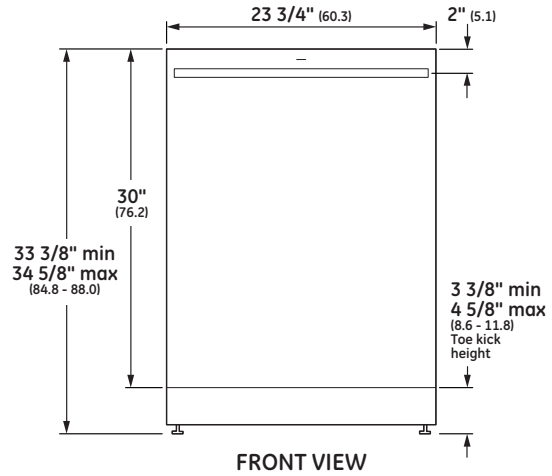

OVERALL DIMENSIONS

SPECIFICATIONS

Overall Width	23 3/4" (60.3 cm)
Overall Height	33 3/8" (84.8 cm) Min 34 5/8" (88.0 cm) Max
Overall Depth	24" (61 cm)
Door Clearance	25 1/2" (64.8 cm)
Overall Dishwasher Capacity	16 Place Settings
Minimum Cabinet Width	24" (61 cm)
Minimum Cabinet Depth	24" (61 cm)
Cutout Width	24" (61 cm)
Cutout Height	33 1/2" (85.1 cm) Min 34 3/4" (88.3 cm) Max
Electrical Requirements	9.0 A
Hose Length	No more than 12' (3.7 m)
Voltz/Hertz/Amps	115 V, 60 Hz, 15 or 20 amp circuit
Shipping Weight	139 lb (63 kg)

Dimensions in parentheses are in centimeters unless otherwise noted.

ELEVATE EVERYTHING™

INSTALLATION

FLUSH CUTOUT INSTALLATION

INSTALLATION CUTOUT FRONT VIEW

NOTES

- Ⓐ The dishwasher drain hose must be no more than 12 feet in length for proper drainage.
- Ⓑ Electrical connections are at the right front of the dishwasher and water connections are on the left. The hot water line should extend forward 30" to 40" from the rear wall. The electrical must extend forward at least 24" to reach the junction box.
- Ⓒ To prevent siphoning, an air gap or high drain loop must be used.