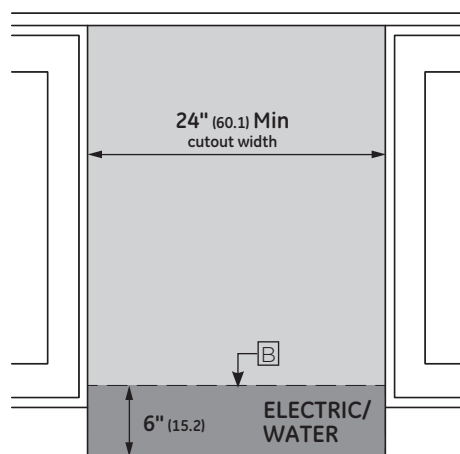

OVERALL DIMENSIONS

SPECIFICATIONS

Overall Width	23 3/4" (60.3 cm)
Overall Height	33 3/8" (84.8 cm) Min 34 5/8" (88.0 cm) Max
Overall Depth	24" (61 cm)
Door Clearance	25 1/2" (64.8 cm)
Overall Dishwasher Capacity	16 Place Settings
Minimum Cabinet Width	24" (61 cm)
Minimum Cabinet Depth	24" (61 cm)
Cutout Width	24" (61 cm)
Cutout Height	33 1/2" (85.1 cm) Min 34 3/4" (88.3 cm) Max
Electrical Requirements	9.0 A
Hose Length	No more than 12' (3.7 m)
Voltz/Hertz/Amps	115 V, 60 Hz, 15 or 20 amp circuit
Shipping Weight	139 lb (63 kg)

Dimensions in parentheses are in centimeters unless otherwise noted.

ELEVATE EVERYTHING™

INSTALLATION

FLUSH CUTOUT INSTALLATION

INSTALLATION CUTOUT FRONT VIEW

NOTES

- Ⓐ The dishwasher drain hose must be no more than 12 feet in length for proper drainage.
- Ⓑ Electrical connections are at the right front of the dishwasher and water connections are on the left. The hot water line should extend forward 30" to 40" from the rear wall. The electrical must extend forward at least 24" to reach the junction box.
- Ⓒ To prevent siphoning, an air gap or high drain loop must be used.