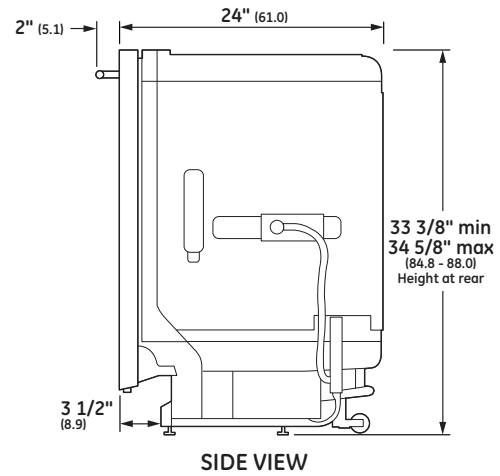

OVERALL DIMENSIONS

SPECIFICATIONS

Overall Width	23 3/4" (60.3 cm)
Overall Height	33 3/8" (84.8 cm) Min 34 5/8" (88.0 cm) Max
Overall Depth	24" (61 cm)
Door Clearance	25 1/2" (64.8 cm)
Overall Dishwasher Capacity	16 Place Settings
Minimum Cabinet Width	24" (61 cm)
Minimum Cabinet Depth	24" (61 cm)
Cutout Width	24" (61 cm)
Cutout Height	33 1/2" (85.1 cm) Min 34 3/4" (88.3 cm) Max
Electrical Requirements	9.0 A
Hose Length	No more than 12' (3.7 m)
Voltz/Hertz/Amps	115 V, 60 Hz, 15 or 20 amp circuit
Shipping Weight	139 lb (63 kg)

Dimensions in parentheses are in centimeters unless otherwise noted.

ELEVATE EVERYTHING™

INSTALLATION

FLUSH CUTOUT INSTALLATION

INSTALLATION CUTOUT FRONT VIEW

NOTES

- Ⓐ The dishwasher drain hose must be no more than 12 feet in length for proper drainage.
- Ⓑ Electrical connections are at the right front of the dishwasher and water connections are on the left. The hot water line should extend forward 30" to 40" from the rear wall. The electrical must extend forward at least 24" to reach the junction box.
- Ⓒ To prevent siphoning, an air gap or high drain loop must be used.