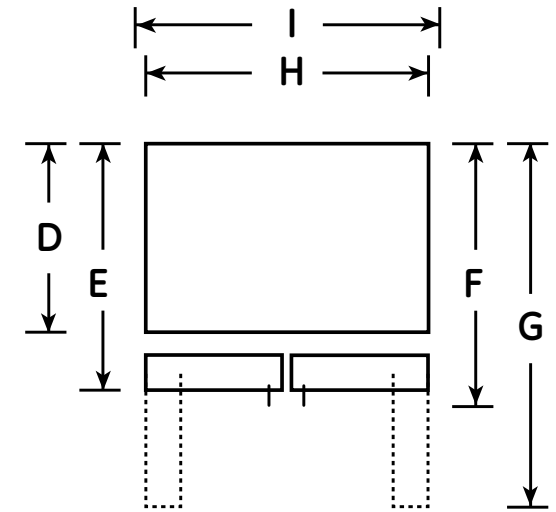

CNS23SSH

GE Café™ Series 22.7 Cu. Ft. French-Door Refrigerator

Dimensions and Installation Information (in inches)

Overall Dimensions	Height to top of door (in.) A	68-5/8
	Height to top of hinge (in.) B	68-1/2
	Height to top of case (in.) C	67-3/4
	Case depth without door (in.) D	28-1/4
	Case depth less door handle (in.) E	32-3/8
	Case depth with door handle (in.) F	34-7/8
	Depth with fresh food door open 90° (in.) G	46-5/8
	Width (in.) H	32-3/4
	Width with door open 90° inc. door handle (in.) I	40-3/8
Air Clearances	Each side (in.)	1/8
	Top (in.)	1
	Back (in.)	2

Front View

Top View

Above illustration intended for dimensional reference only. Refer to photography for actual product appearance.

For answers to your Monogram®, Café™ Series, Profile™ Series or GE® appliance questions, visit our website at geappliances.com or call GE Answer Center® service, 800.626.2000.

imagination at work

Specification Revised 11/14

CNS23SSH

GE Café™ Series 22.7 Cu. Ft. French-Door Refrigerator

Features and Benefits

- 33" wide
- Internal water dispenser with - Delivers filtered water with one touch
- Factory-installed icemaker with water filtration system - Refrigerator comes ready to automatically create filtered ice
- 2 adjustable-humidity drawers and 1 full-width adjustable-temperature drawer
- Multi-level freezer baskets - Keep frozen foods organized and easy to find
- Upfront temperature controls with actual temperature display - Easy-to-reach controls display accurate temperatures
- Advanced water filtration uses MWF replacement filter
- Model CNS23SSHSS - Stainless steel