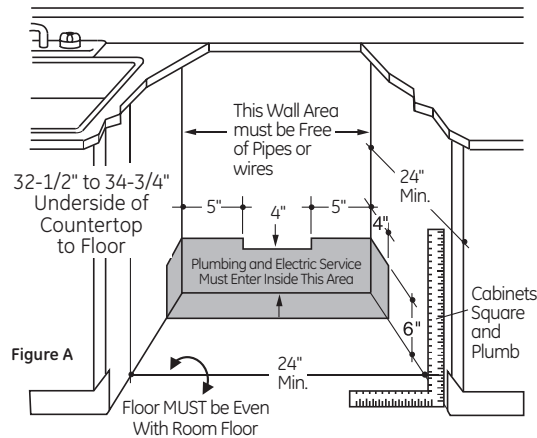

GLDT690J/GLDT696J

GE® Stainless Steel Interior Dishwasher with Hidden Controls

DIMENSIONS AND INSTALLATION INFORMATION (IN INCHES)

ELECTRICAL RATING

Voltage AC.....	120
Hertz.....	60
Total connected load amperage.....	6.7
Calrod® heater watts max.....	650

For use on adequately wired 120-volt, 15-amp circuit having 2-wire service with a separate ground wire. This appliance must be grounded for safe operation.

- The rough cabinet opening must be at least 24" deep, 24" wide and approximately 32-1/2" to 34-3/4" high from floor to underside of the countertop.