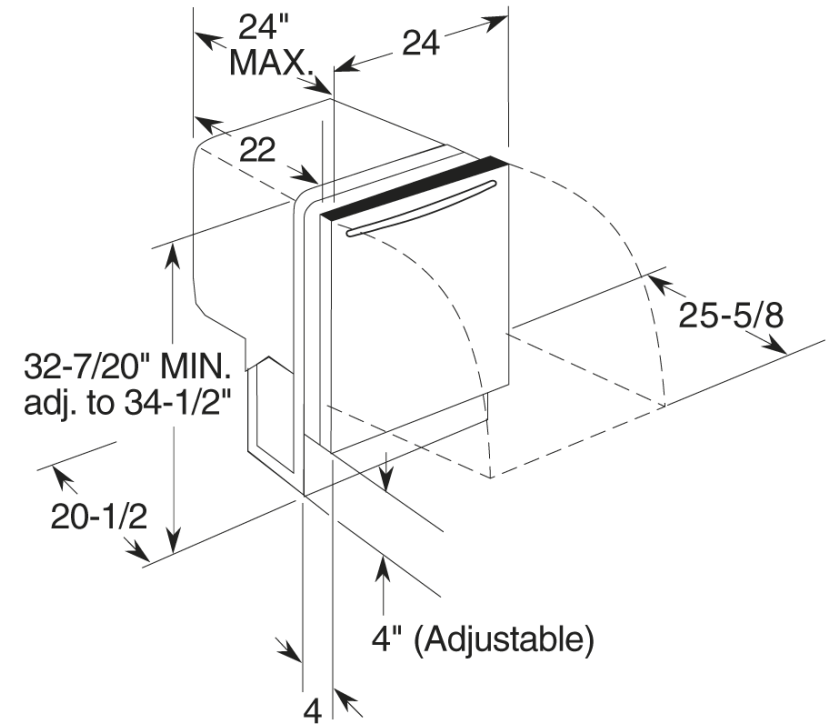

GLDT690J/GLDT696J

GE® Stainless Steel Interior Dishwasher with Hidden Controls

DIMENSIONS AND INSTALLATION INFORMATION (IN INCHES)

ELECTRICAL RATING

Voltage AC.....	120
Hertz.....	60
Total connected load amperage.....	6.7
Calrod® heater watts max.....	650

For use on adequately wired 120-volt, 15-amp circuit having 2-wire service with a separate ground wire. This appliance must be grounded for safe operation.

- The rough cabinet opening must be at least 24" deep, 24" wide and approximately 32-1/2" to 34-3/4" high from floor to underside of the countertop.