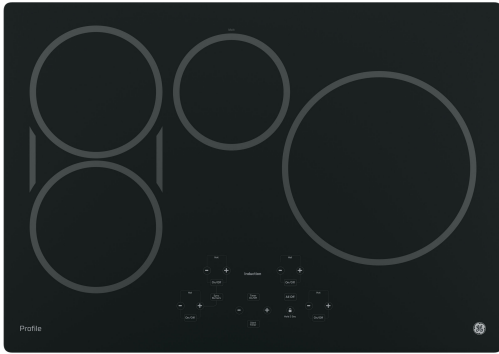

# GE Profile™ 30" Built-In Touch Control Induction Cooktop

Model# PHP9030DJBB

## FEATURES

Cooktop Burner Type	4 Induction Elements
Element - Left Front	7" 2500W
Element - Left Rear	7" 2500W
Element - Right Front	11" 3700W
Element - Right Rear	6" 1800W
Control Location	Front Center
Control Type	Electronic Touch
Cooktop Control Features	All-Off Control; Control Lock Capability; Kitchen timer; Melt Setting; Sync-Burners Capability
Melt Setting	Yes
Indicator Lights	4 Hot Surface; Red; Setting Level Indicators; Surface Element "ON"
Power Cord Length	36"
Timer	Yes
Cooktop Type	Induction
Fuel Type	Electric
Filler trim kit	JXTR32B

- Fit Guarantee - Replacing a similar cooktop from GE Appliances or another brand? GE cooktops are guaranteed for an exact fit or GE Appliances will pay up to \$100 toward modifications. See offer criteria and details
- Four Induction elements - Enjoy a new level of rapid, precise heating with a cool-to-the-touch surface that's easy to clean
- Digital touch controls - Accurately control your heating and enjoy an easy to clean surface
- 11" 3,700-watt induction element - Rapidly boil water with GE's most powerful induction element
- SyncBurners - Control two 7" elements simultaneously to evenly heat large cookware or griddles
- Kitchen timer - Helps coordinate meal preparation and cooking
- Control lock capability - Protects against unintended activation
- Pan presence & size sensor - Cook efficiently with elements that heat to the size of your pan and shut off when no pan is present
- Red LED display with black glass surface - Achieve a modern look that complements the entire kitchen
- Hot surface indicator lights - Know when elements are too hot to touch with a quick glance

## **APPROXIMATE DIMENSIONS (HxDxW)**

- 4 5/8 in x 20 7/8 in x 29 3/4 in