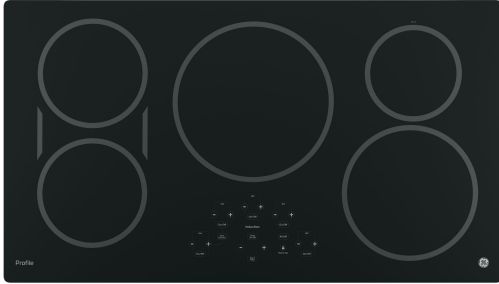

GE Profile™ 36" Built-In Touch Control Induction Cooktop

Model# PHP9036DJBB

FEATURES

Cooktop Burner Type	5 Induction Elements
Element - Left Front	7" 2500W
Element - Left Rear	7" 2500W
Element - Right Front	8" 3200W
Element - Right Rear	6" 1800W
Element - Center	11" 3700W
Control Location	Front Center
Control Type	Electronic Touch
Cooktop Control Features	All-Off Control; Control Lock Capability; Kitchen timer; Melt Setting; Sync-Burners Capability
Melt Setting	Yes
Indicator Lights	5 Hot Surface; Red; Setting Level Indicators; Surface Element "ON"
Power Cord Length	36"
Timer	Yes
Cooktop Type	Induction
Fuel Type	Electric

- Fit Guarantee - Replacing a similar cooktop from GE Appliances or another brand? GE cooktops are guaranteed for an exact fit or GE Appliances will pay up to \$100 toward modifications. See offer criteria and details
- Five Induction elements - Enjoy a new level of rapid, precise heating with a cool-to-the-touch surface that's easy to clean
- Digital touch controls - Accurately control your heating and enjoy an easy to clean surface
- 11" 3,700-watt induction element - Rapidly boil water with GE's most powerful induction element
- SyncBurners - Control two 7" elements simultaneously to evenly heat large cookware or griddles
- Kitchen timer - Helps coordinate meal preparation and cooking
- Control lock capability - Protects against unintended activation
- Pan presence & size sensor - Cook efficiently with elements that heat to the size of your pan and shut off when no pan is present
- Red LED display with black glass surface - Achieve a modern look that complements the entire kitchen
- Hot surface indicator lights - Know when elements are too hot to touch with a quick glance

Have more questions? Please contact 1-800-626-2005

GE Profile™ 36" Built-In Touch Control Induction Cooktop

Profile™ Series

Model# PHP9036DJBB

APPROXIMATE DIMENSIONS (HxDxW)

- 4 5/8 in x 20 3/8 in x 36 in

CAPACITY