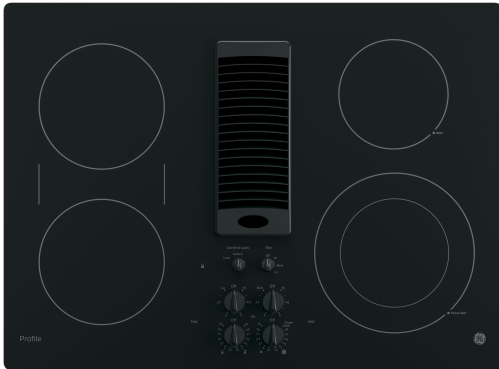

GE Profile™ 30" Downdraft Electric Cooktop

Model# PP9830DJBB

FEATURES

Cooktop Burner Type	Ribbon
Element - Left Front	7" 1800W
Element - Left Rear	7" 1800W
Element - Right Front	9"/6" 3000W Power Boil
Element - Right Rear	6" 1500W
Bridge Element	800W (4400W Total)
Control Location	Front Center
Control Type	Infinite Heat Rotary
Cooktop Control Features	Control Lock Capability
Fuel Type	Electric
CFM/ Sones Rating	330/ 7.5 (High Speed)
Downdraft Vent Fan Speeds	3
Indicator Lights	4 Hot Surface; Surface Element "ON"

- Fit Guarantee - Replacing a similar cooktop from GE Appliances or another brand? GE cooktops are guaranteed for an exact fit or GE Appliances will pay up to \$100 toward modifications. See offer criteria and details
- Four radiant cooking elements - Cook foods quickly and evenly on this sleek, glass surface
- 9"/6" Power Boil element - Use different pan sizes on this single, 3,000-watt flexible element that produces rapid powerful heat
- Bridge Element - Combines cooking elements into one cooking area
- Downdraft exhaust - Powerful exhaust system effectively pulls smoke and steam out of the kitchen
- Control lock capability - Protects against unintended activation
- Knob controls with black glass surface - Achieve a modern look with the convenience of knob controls
- Hot surface indicator lights - Know when elements are too hot to touch with a quick glance
- Cooktop "On" indicator light - A light lets you know when an element is active
- Knob controls with black glass surface - Achieve a modern look with the convenience of knob controls

Have more questions? Please contact 1-800-626-2005

GE Profile™ 30" Downdraft Electric Cooktop

Model# PP9830DJBB

APPROXIMATE DIMENSIONS (HxDxW)

- 2 3/16 in x 21 7/8 in x 29 3/4 in

CAPACITY

WARRANTY

- Parts Warranty - Limited 1-year entire appliance
- Labor Warranty - Limited 1-year entire appliance
- Warranty Notes - See written warranty for full details