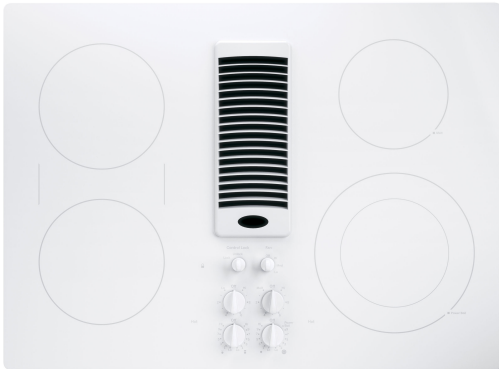

GE Profile™ Series 30" Downdraft Electric Cooktop

Model# PP9830TJWW

FEATURES

Cooktop Burner Type	Ribbon
Element - Left Front	7" 1800W
Element - Left Rear	7" 1800W
Element - Right Front	9"/6" 3000W Power Boil
Element - Right Rear	6" 1500W
Bridge Element	800W (4400W Total)
Control Location	Front Center
Control Type	Infinite Heat Rotary
Cooktop Control Features	Control Lock Capability
CFM/ Sones Rating	330/ 7.5 (High Speed)
Downdraft Vent Fan Speeds	3
Indicator Lights	4 Hot Surface; Surface Element "ON"

- Fit Guarantee - Replacing a similar cooktop from GE Appliances or another brand? GE cooktops are guaranteed for an exact fit or GE Appliances will pay up to \$100 toward modifications. See offer criteria and details
- Four radiant cooking elements - Cook foods quickly and evenly on this sleek, glass surface
- 9"/6" Power Boil element - Use different pan sizes on this single, 3,000-watt flexible element that produces rapid powerful heat
- Bridge Element - Combines cooking elements into one cooking area
- Downdraft exhaust - Powerful exhaust system effectively pulls smoke and steam out of the kitchen
- Control lock capability - Protects against unintended activation
- Knob controls with true-white glass surface - Achieve a modern look with the convenience of knob controls
- Hot surface indicator lights - Know when elements are too hot to touch with a quick glance
- Cooktop "On" indicator light - A light lets you know when an element is active
- Downdraft exhaust - Powerful exhaust system effectively pulls smoke and steam out of the kitchen

Have more questions? Please contact 1-800-626-2005

GE Profile™ Series 30" Downdraft Electric Cooktop

Model# PP9830TJWW

APPROXIMATE DIMENSIONS (HxDxW)

- 2 3/16 in x 21 7/8 in x 29 3/4 in

CAPACITY

WARRANTY

- Parts Warranty - Limited 1-year entire appliance
- Labor Warranty - Limited 1-year entire appliance
- Warranty Notes - See written warranty for full details