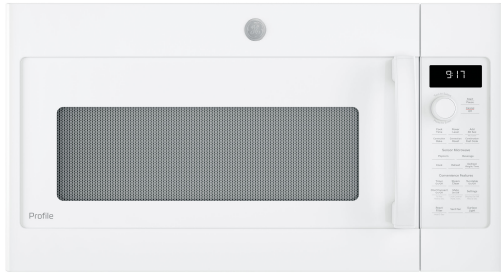

# GE Profile™ 1.7 Cu. Ft. Convection Over-the-Range Microwave Oven

Model# PVM9179DKWW

- 1.7 cu. ft. capacity - 950 Watts (IEC-705 test procedure)
- Fast Cook - Convection and microwave cooking combine to deliver fast oven-quality results
- Sensor cooking controls - Automatically adjusts time and power for delicious cooking results
- Chef Connect - Three options with a single touch. For instant convenience, choose when to automatically sync clocks and the range elements with the microwave's surface light and vent
- LED cooktop lighting - Brighten the kitchen while saving on energy and maintenance costs
- Easy clean enamel interior with steam clean - Makes cleaning spills and splatters a snap
- Convection rack - Achieve golden-brown results with a specially designed rack that allows air to circulate around foods for even heat distribution during convection cooking
- Upfront charcoal filter with indicator light - Light indicates when odor-removing charcoal filter needs to be replaced
- My Cycle - Create a custom cook time setting, and with one touch, cook your favorite dish just the way you like
- Removable oven rack - Full-width cooking rack allows for multi-level cooking simultaneously, allowing you to cook large quantities of your family's favorites
- Three-speed, 300-CFM venting system - Removes smoke, steam and odors