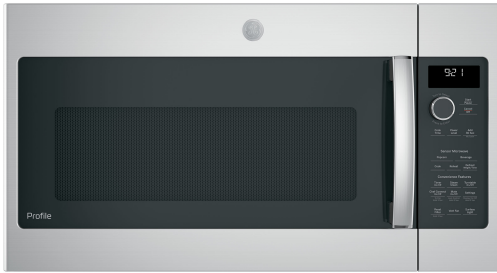

GE Profile™ Series 2.1 Cu. Ft. Over-the-Range Sensor Microwave Oven

Model# PVM9215SKSS

FEATURES

Control Type	Dial; Electronic Touch
Electronic Digital Display with Clock	Digital (1 line)
Cooking Modes	Microwave
Cooking Technology	Microwave
Style	Over-The-Range
Cooktop Lighting	Bright/Night/Off; LED
Exhaust Fan	4-Speed Including Boost; 400-CFM
Interior Oven Light	Halogen
Power Levels	10
Program Cooking	Yes (Option Pad)
Sound Volume Control	Yes
Turntable	Glass Recessed
Turntable On / Off	Yes
Turntable Size	14.25 in
Microwave Sensor Cooking Controls	Beverage; Cook; Popcorn
Control Features	Add 30 Seconds; Cancel/Off; Chef Connect; Cook Time; Lock Controls; Mute On/Off; My Cycle; Power Level; Replace Filter Notification; Settings; Start/Pause; Steam Clean; Surface Light; Timer On/Off; Turntable On/Off; Vent Fan
Microwave Oven Interior	Easy Clean Enamel Interior
Microwave Watts (IEC-705)	1000.00 W