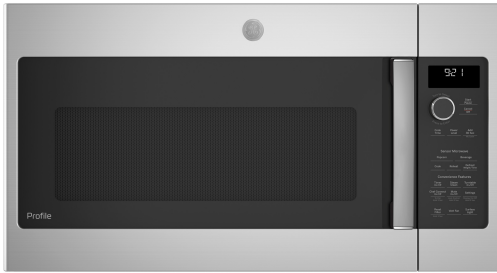

# GE Profile™ 2.1 Cu. Ft. Over-the-Range Sensor Microwave Oven

Model# PVM9215SKSS

## FEATURES

Control Type	Dial; Electronic Touch
Electronic Digital Display with Clock	Digital (1 line)
Cooking Modes	Microwave Steam
Cooking Technology	Microwave
Style	Over-The-Range
Cooktop Lighting	Bright/Night/Off; LED
Exhaust Fan	4-Speed Including Boost; 400-CFM
Interior Oven Light	Halogen
Power Levels	10
Program Cooking	Yes (Option Pad)
Sound Volume Control	Yes
Turntable	Glass Recessed
Turntable On / Off	Yes
Turntable Size	14.20 in
Microwave Sensor Cooking Controls	Beverage; Cook; Popcorn
Control Features	Add 30 Seconds; Cancel/Off; Chef Connect; Cook Time; Lock Controls; Mute On/Off; My Cycle; Power Level; Replace Filter Notification; Settings; Start/Pause; Steam Clean; Surface Light; Timer On/Off; Turntable On/Off; Vent Fan
Product Type	Over-the-range Microwave
Microwave Oven Interior	Easy Clean Enamel Interior
Microwave Watts (IEC-705)	1000.00 W